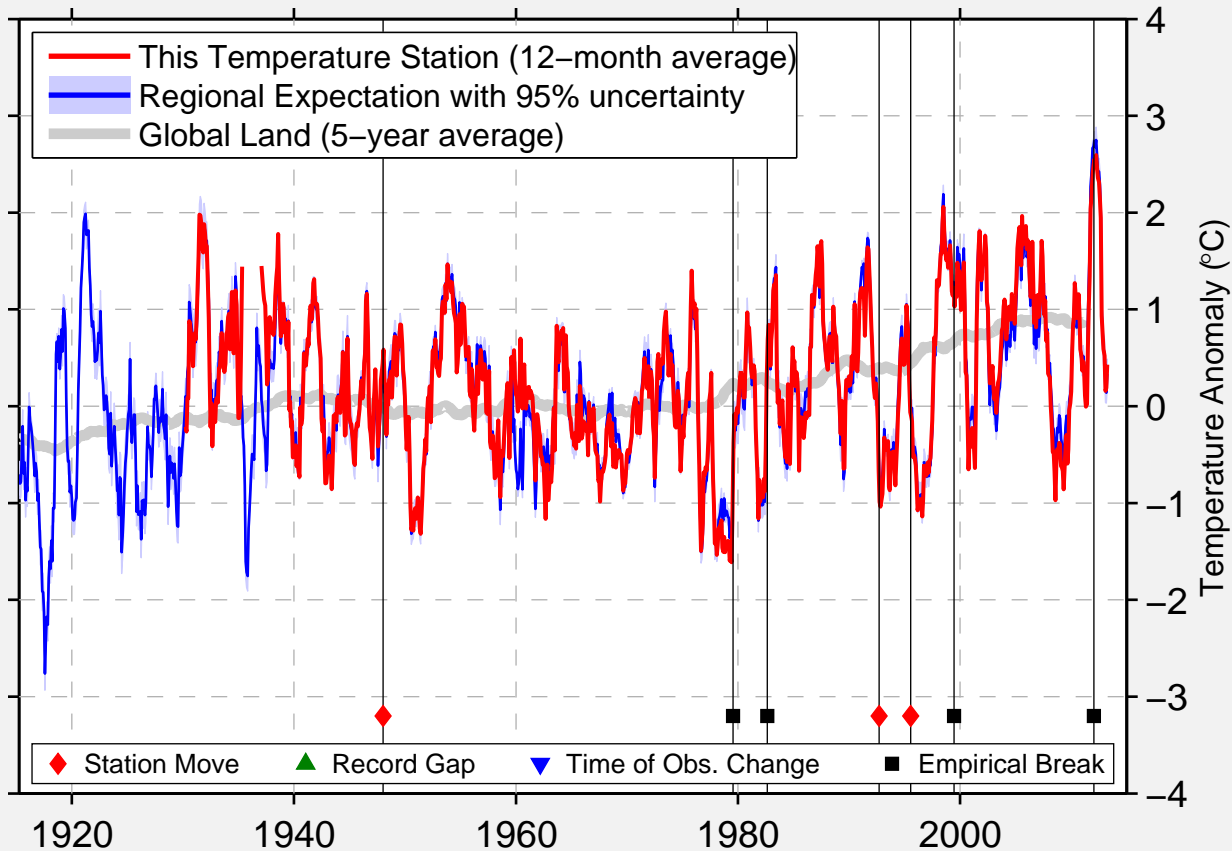

MOLINE QUAD CITY INTL AP

41.445 N, 90.508 W (United States)

Data Quality Controlled and Aligned at Breakpoints

Berkeley Earth