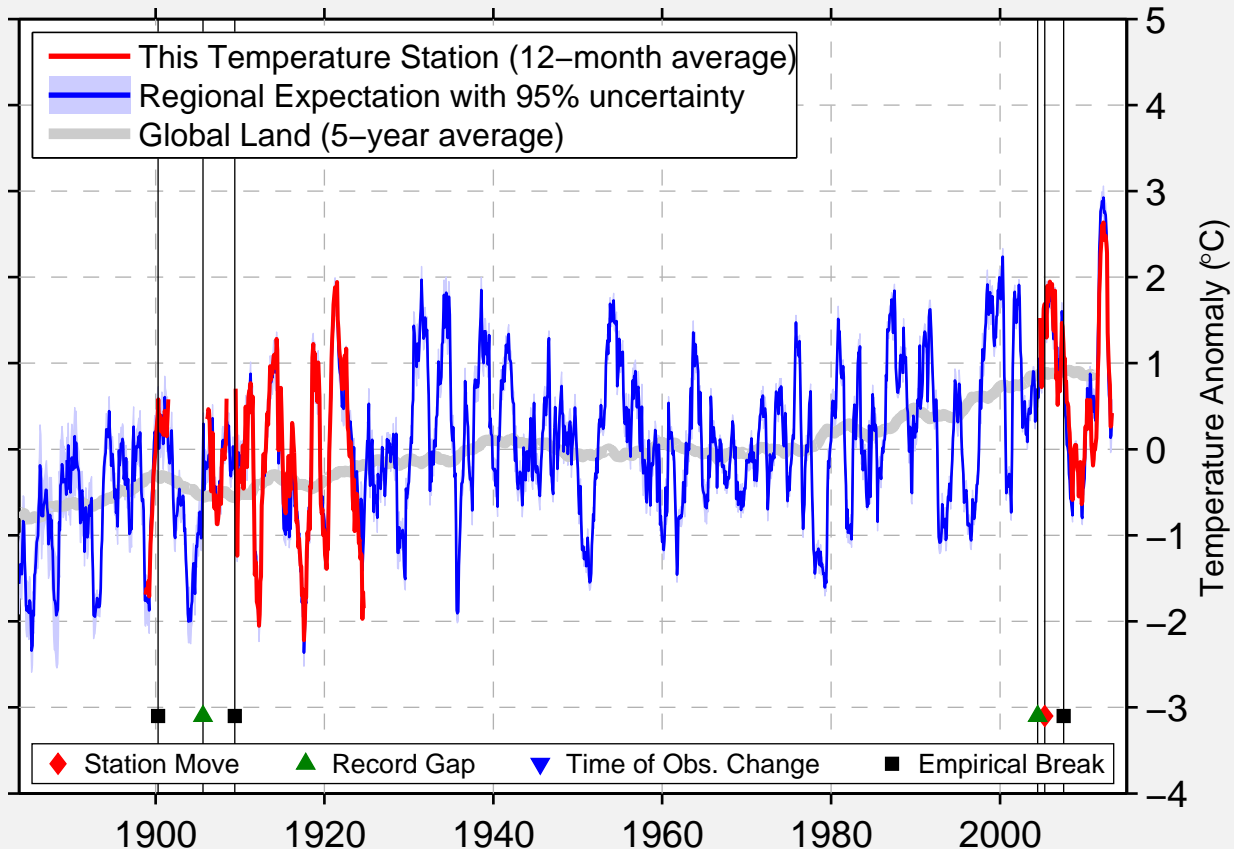

PELLA MUNI AP

41.426 N, 92.927 W (United States)

Data Quality Controlled and Aligned at Breakpoints

Berkeley Earth