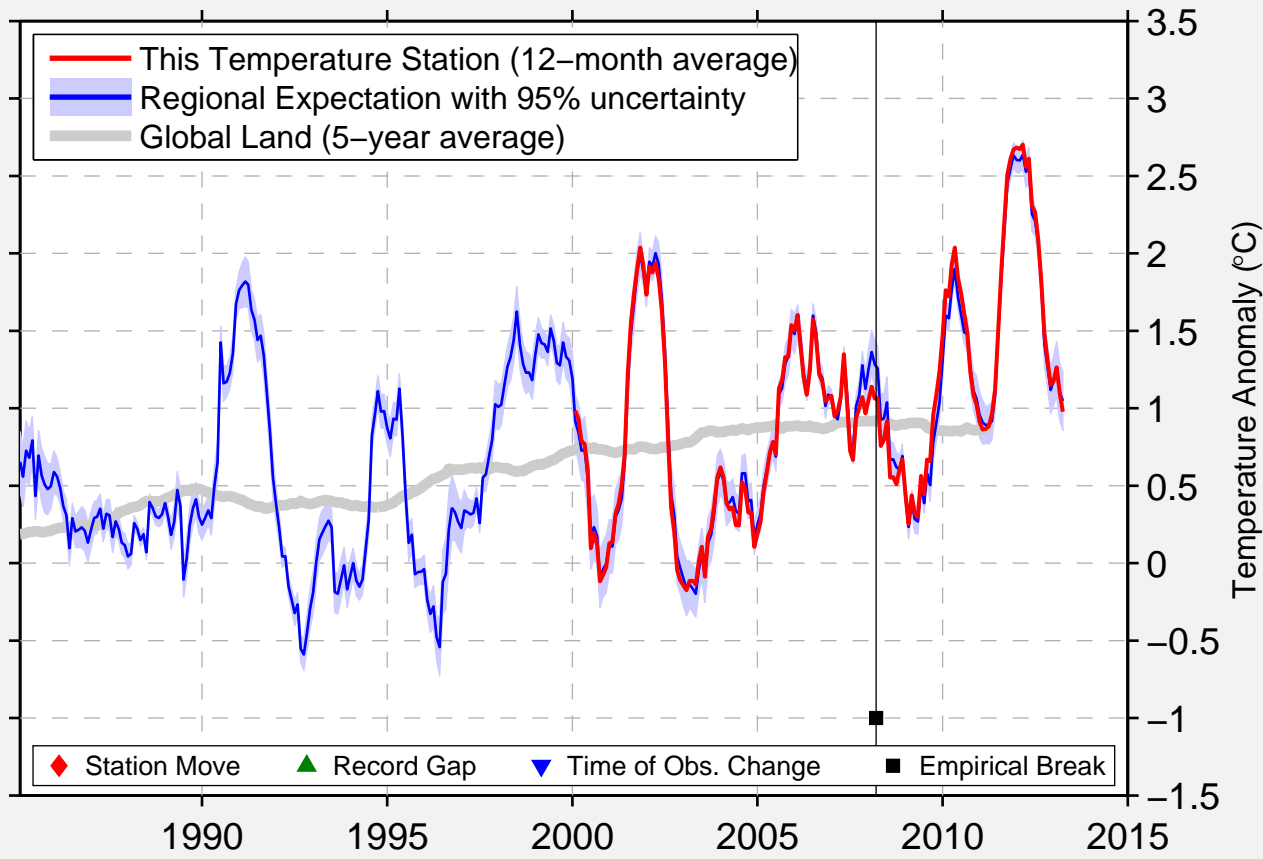

# WESTERLY STATE AP

41.350 N, 71.801 W (United States)

◆ Station Move    ▲ Record Gap    ▼ Time of Obs. Change    ■ Empirical Break

Data Quality Controlled and Aligned at Breakpoints

Berkeley Earth