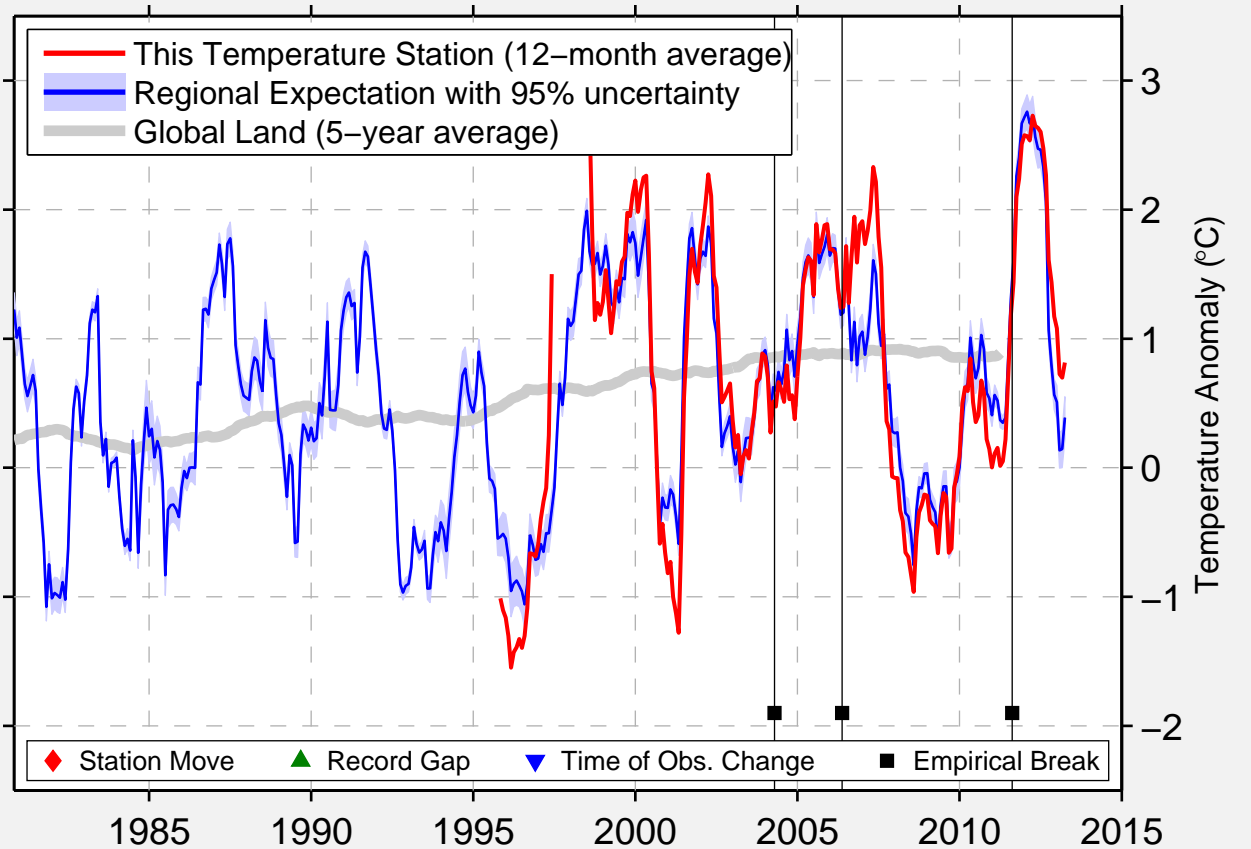

FAIRFIELD MUNI AP

41.053 N, 91.979 W (United States)

Data Quality Controlled and Aligned at Breakpoints

Berkeley Earth