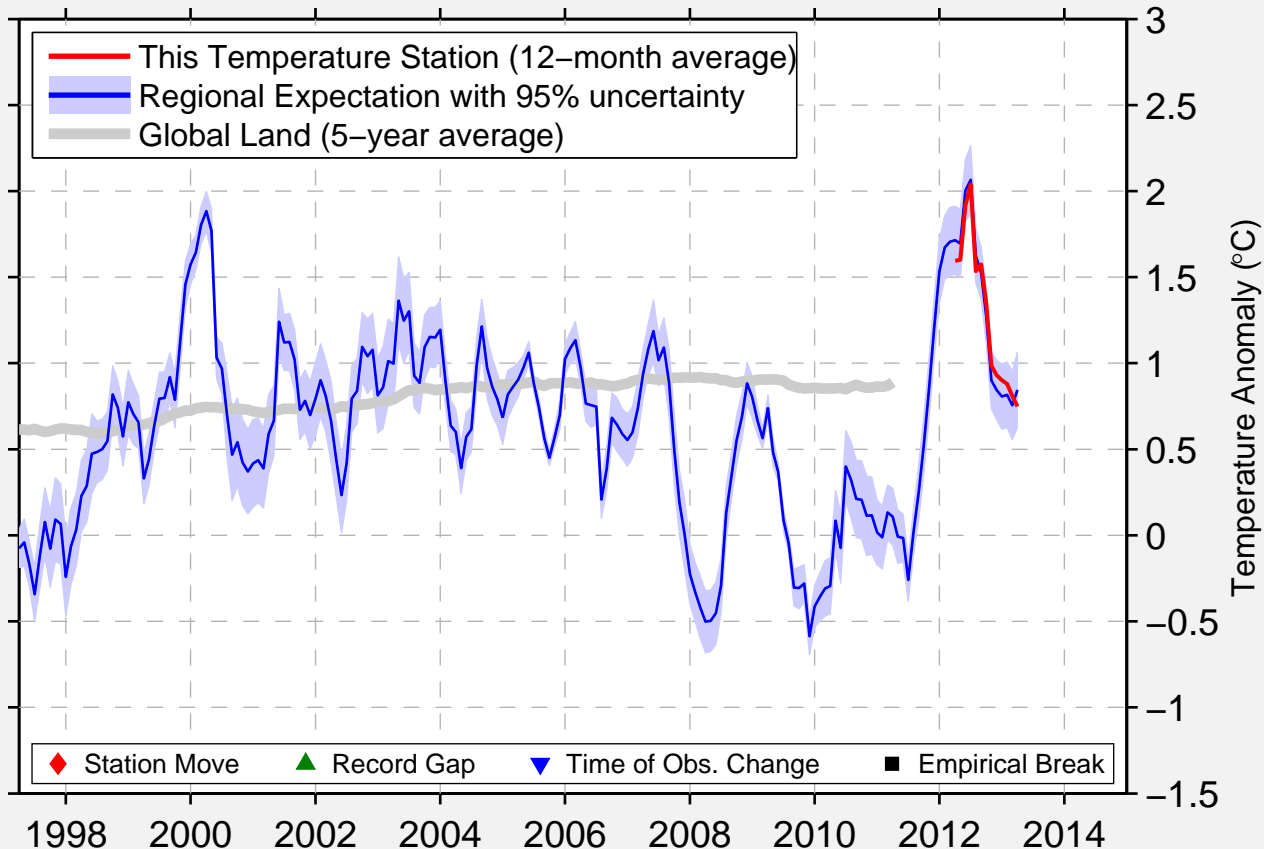

# MANILA 18 ESE

40.922 N, 109.390 W (United States)

Data Quality Controlled and Aligned at Breakpoints

Berkeley Earth