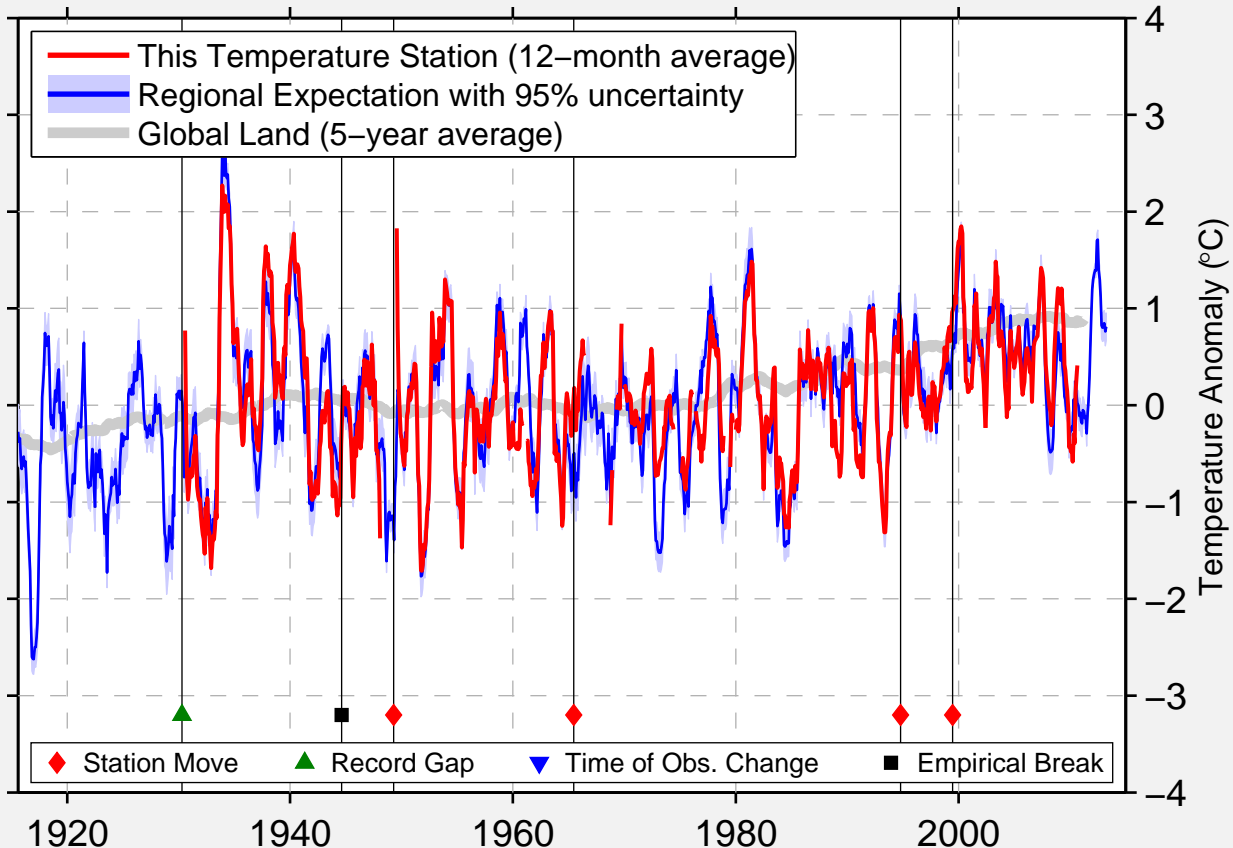

COALVILLE SAWRS

40.916 N, 111.399 W (United States)

Data Quality Controlled and Aligned at Breakpoints

Berkeley Earth