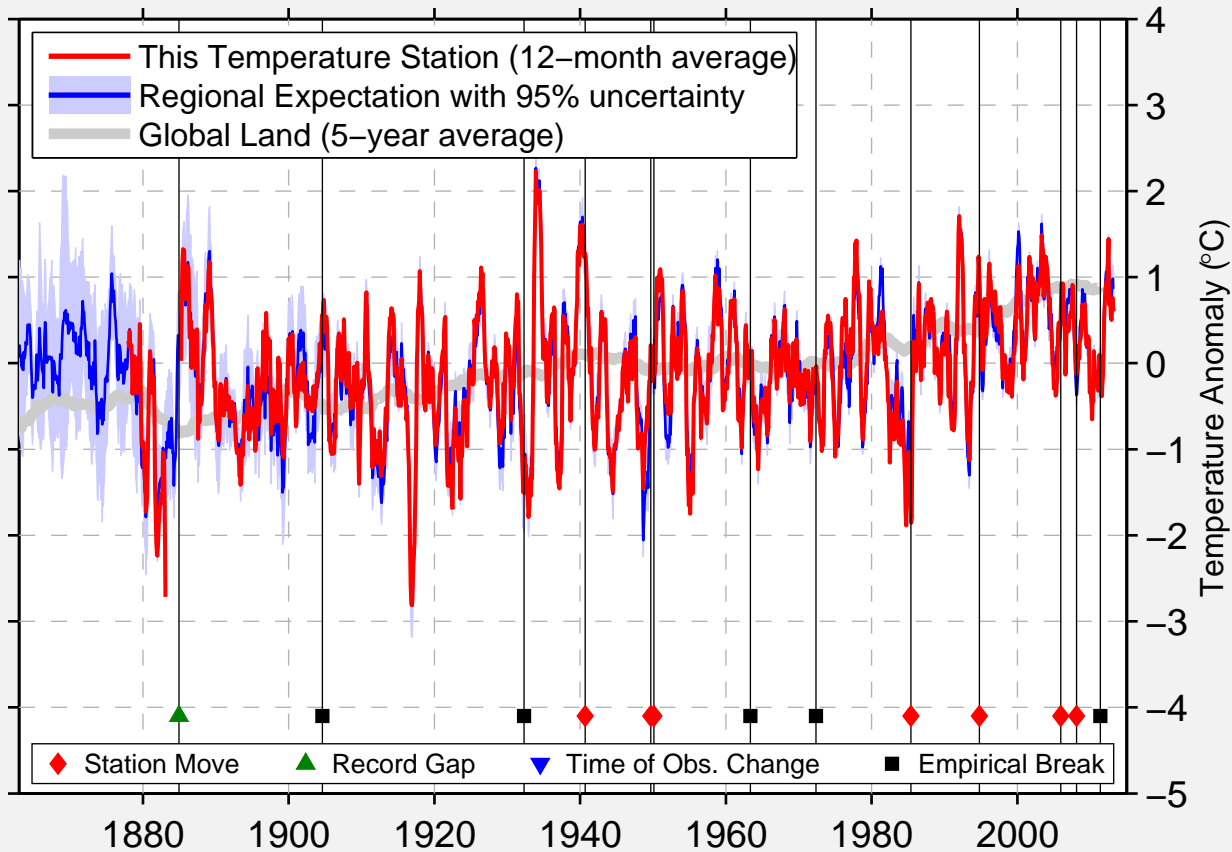

WINNEMUCCA (MUN. AIRPORT)

40.900 N, 117.754 W (United States)

Data Quality Controlled and Aligned at Breakpoints

Berkeley Earth