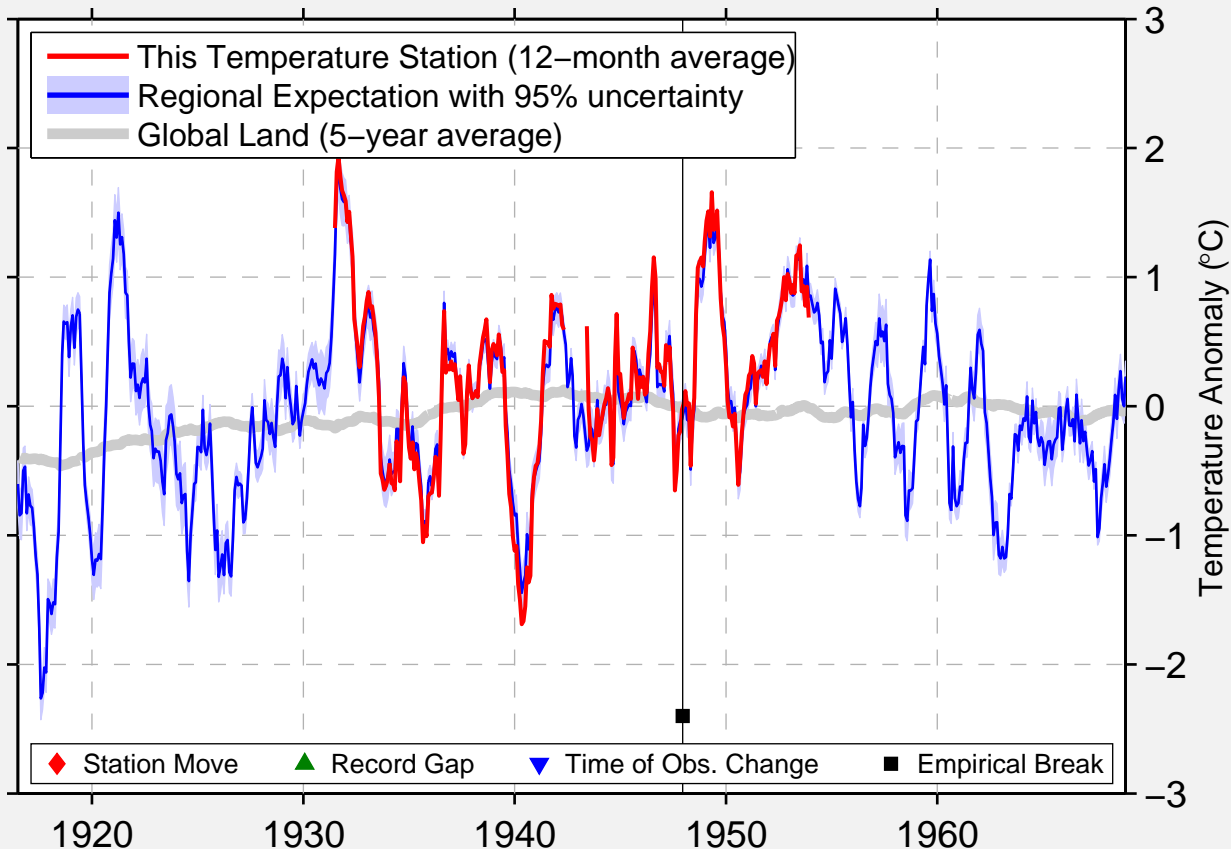

PARK PLACE 1 NW WB

40.850 N, 76.117 W (United States)

Data Quality Controlled and Aligned at Breakpoints

Berkeley Earth