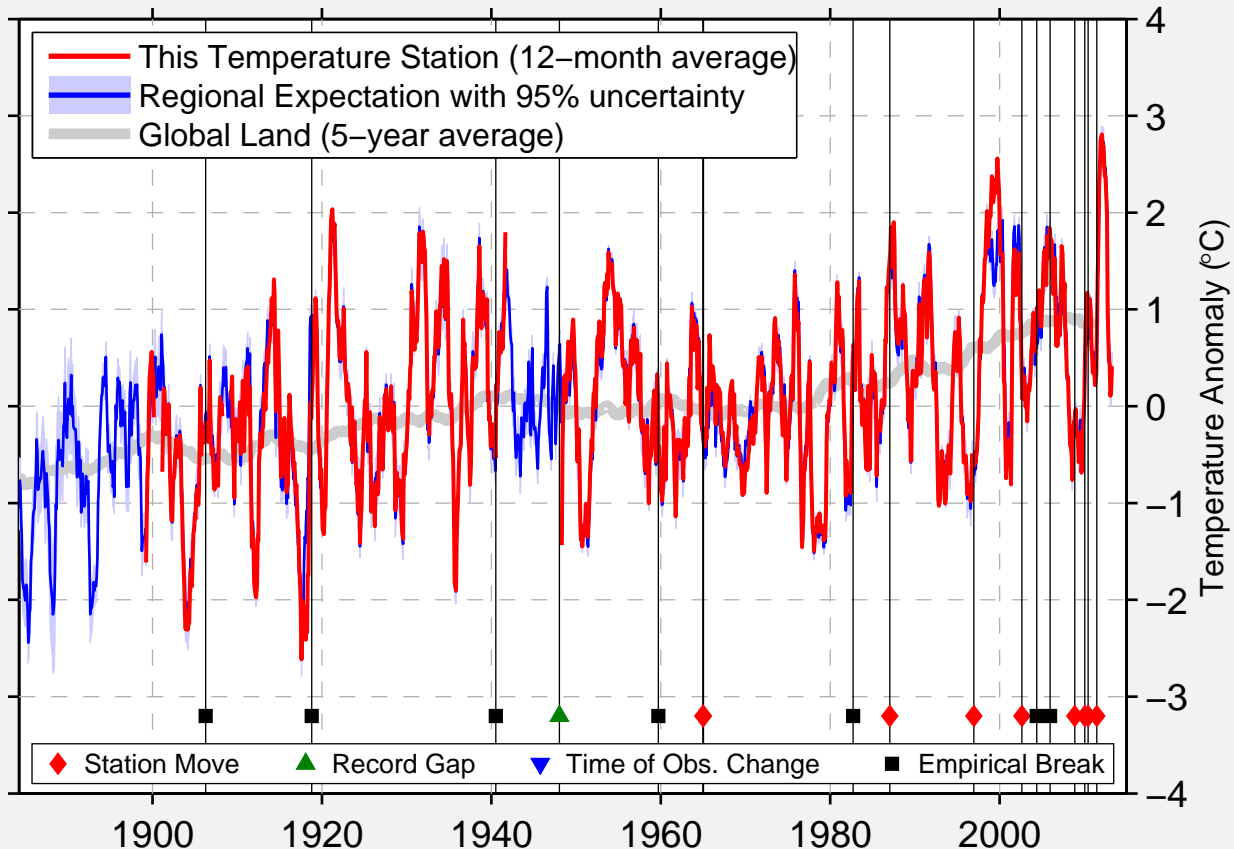

BURLINGTON MUNICIPAL AP

40.800 N, 91.146 W (United States)

Data Quality Controlled and Aligned at Breakpoints

Berkeley Earth