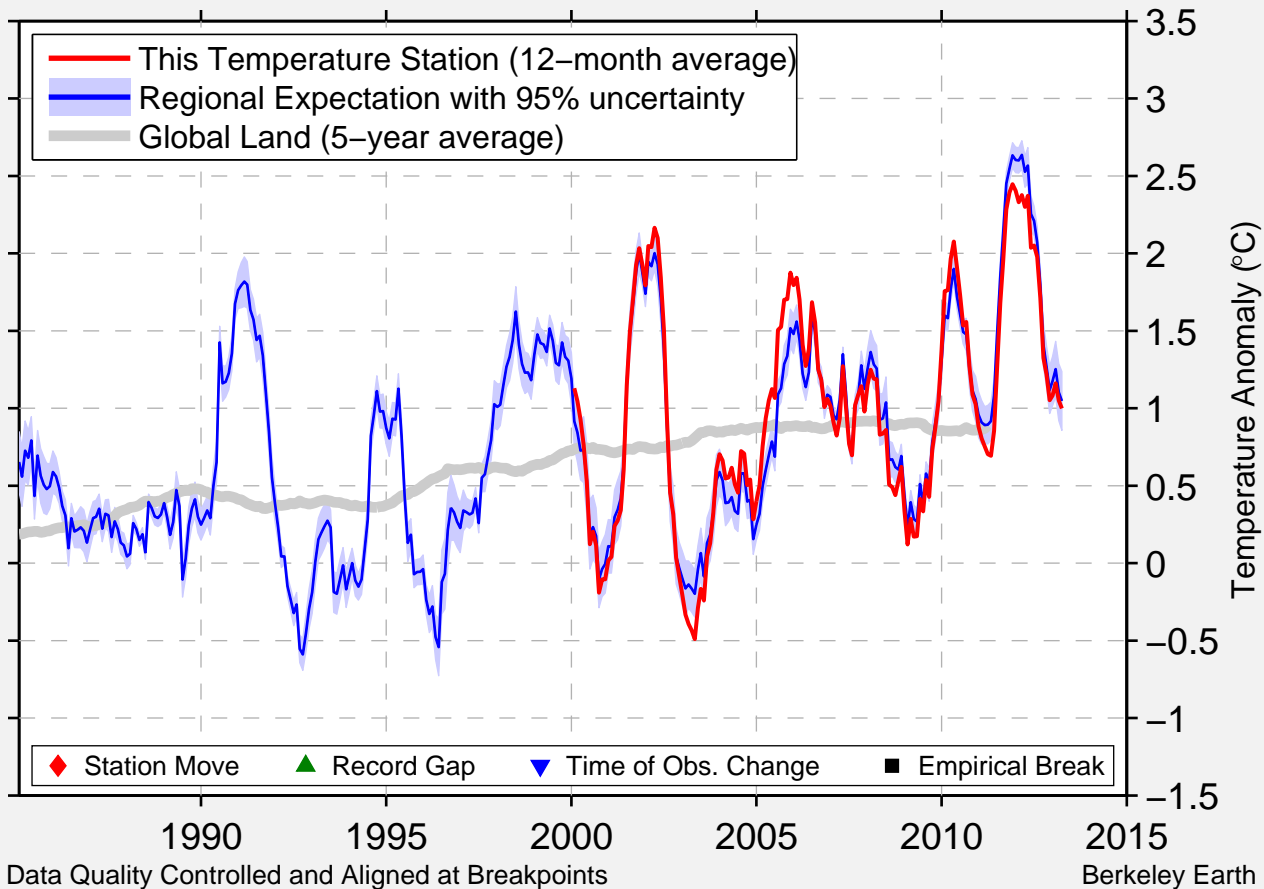

FARMINGDALE AP

40.734 N, 73.417 W (United States)

Data Quality Controlled and Aligned at Breakpoints

Berkeley Earth