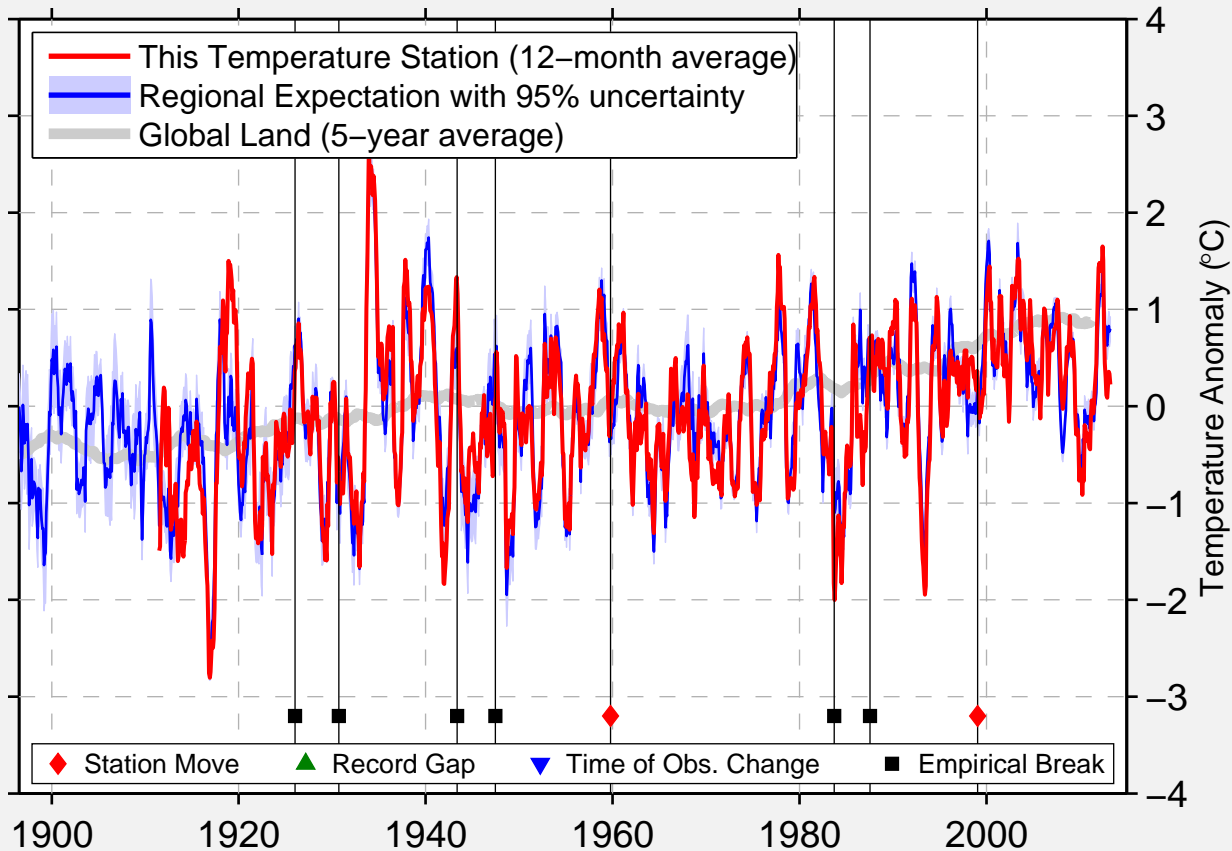

WENDOVER USAF AUXILIARY FIELD

40.727 N, 114.034 W (United States)

Data Quality Controlled and Aligned at Breakpoints

Berkeley Earth