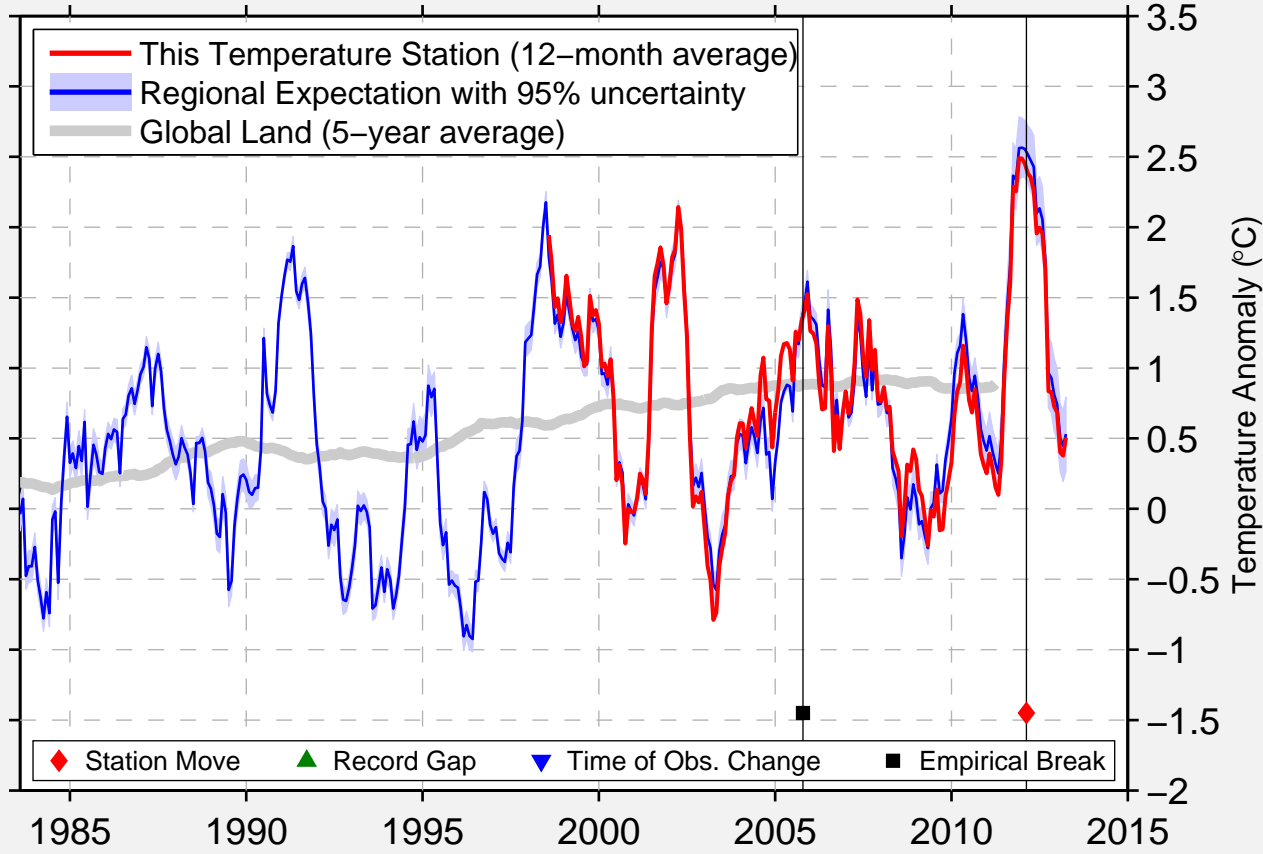

LIMA ALLEN COUNTY AP

40.708 N, 84.027 W (United States)

Data Quality Controlled and Aligned at Breakpoints

Berkeley Earth