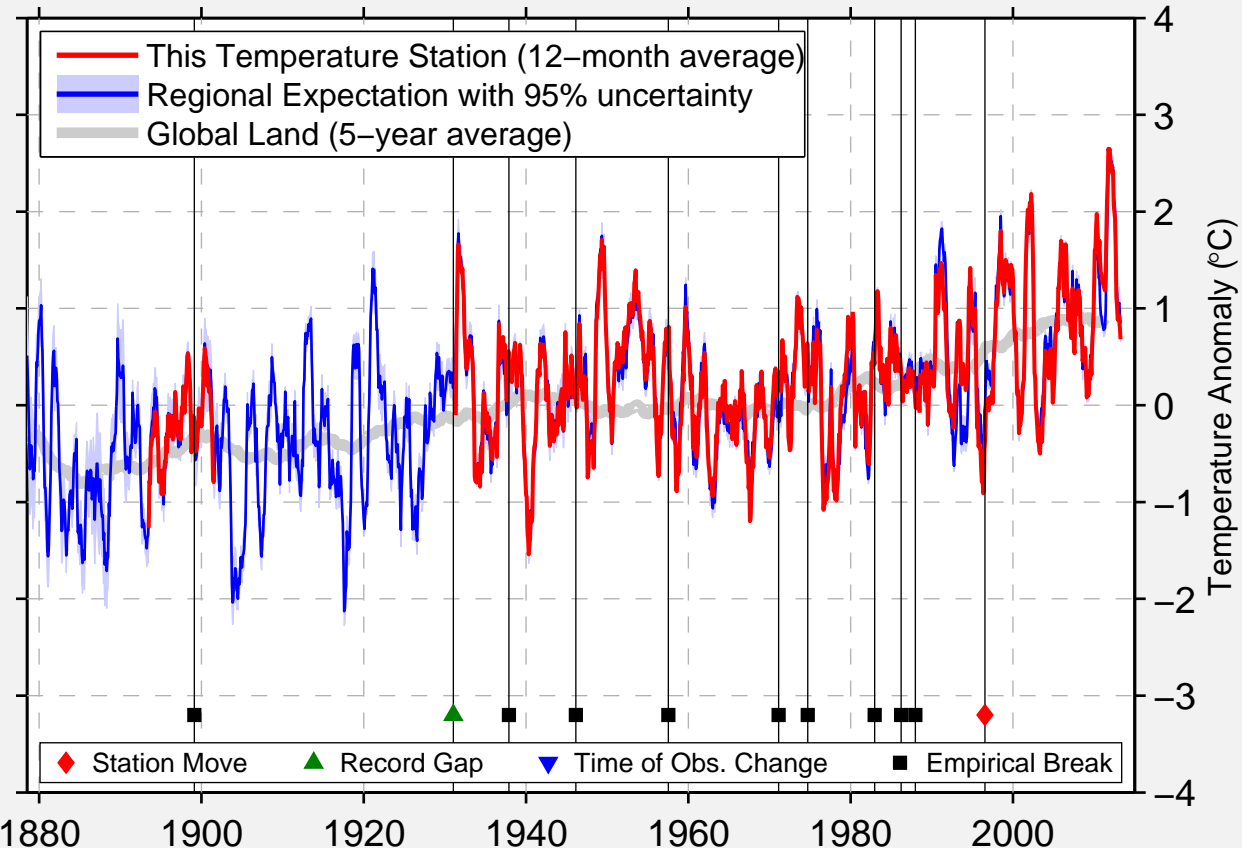

# NEWARK INTERNATIONAL ARPT

40.704 N, 74.173 W (United States)

Data Quality Controlled and Aligned at Breakpoints

Berkeley Earth