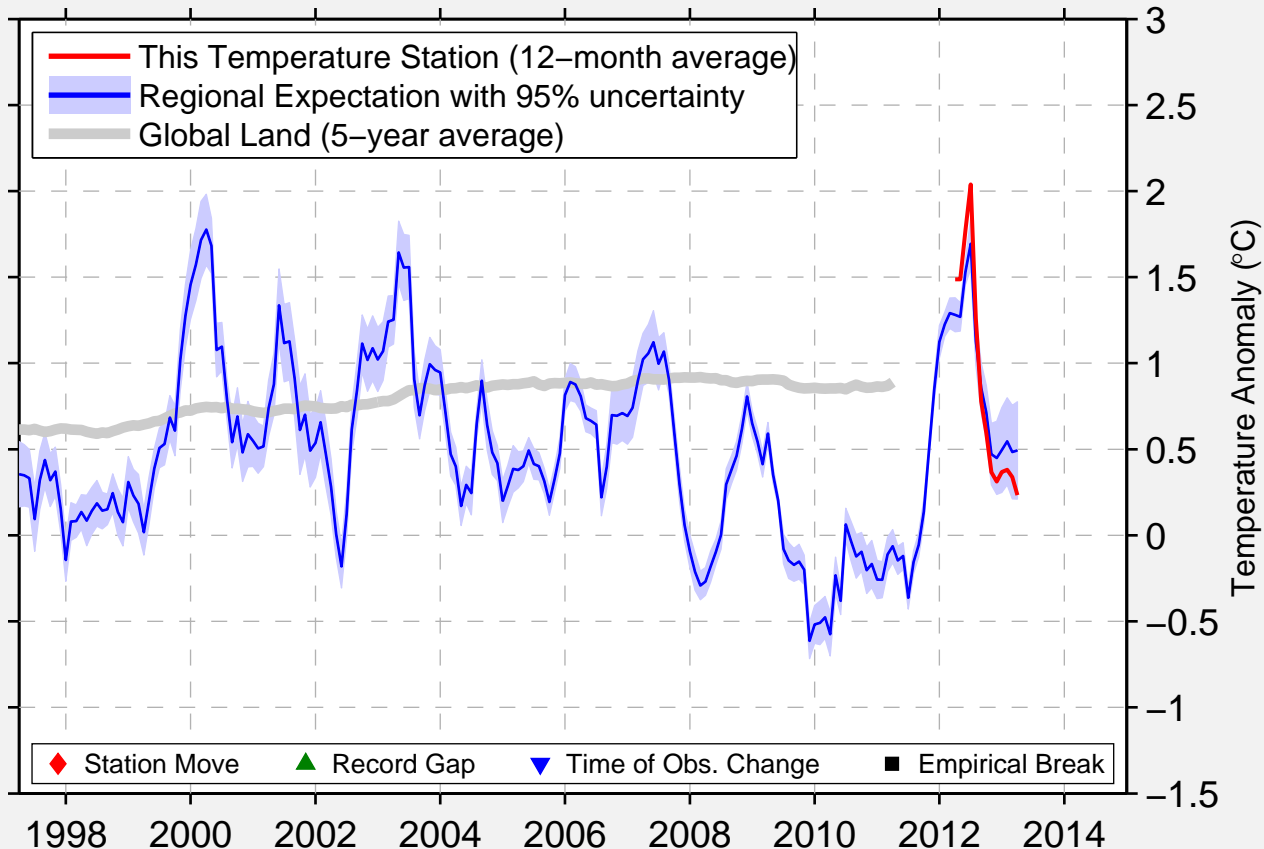

GRANTSVILLE 12 WNW

40.636 N, 112.678 W (United States)

◆ Station Move ▲ Record Gap ▼ Time of Obs. Change ■ Empirical Break