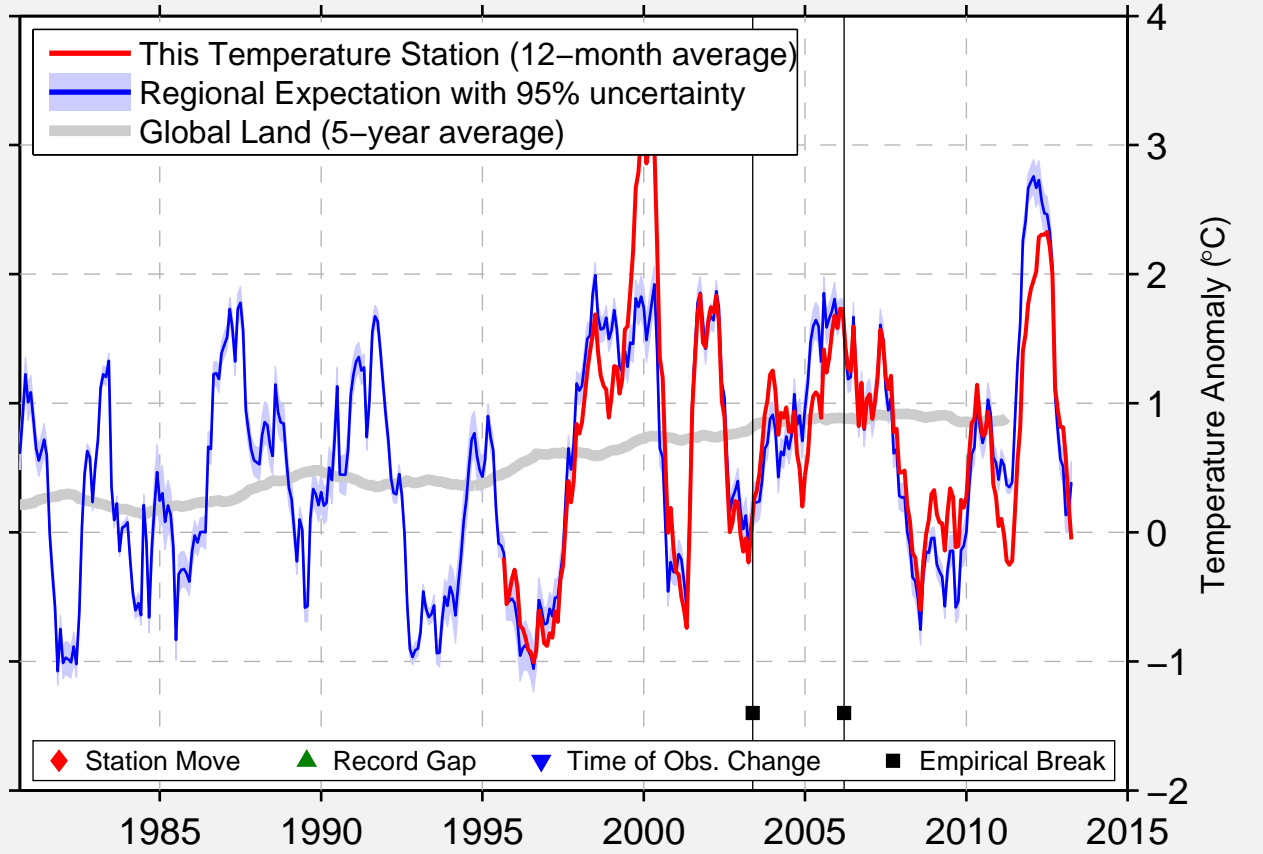

KEOKUK MUNI AP

40.460 N, 91.428 W (United States)

Data Quality Controlled and Aligned at Breakpoints

Berkeley Earth