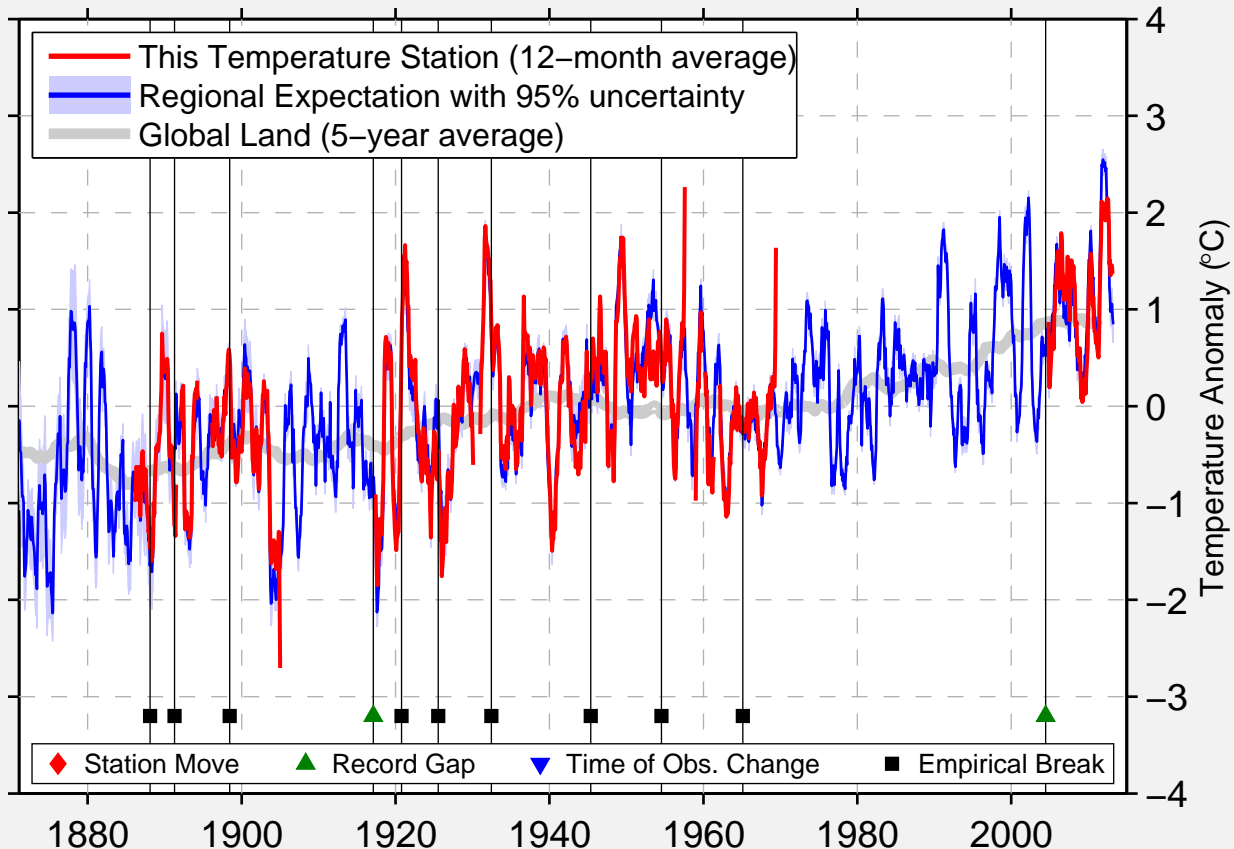

QUAKERTOWN 1 E

40.434 N, 75.358 W (United States)

Data Quality Controlled and Aligned at Breakpoints

Berkeley Earth