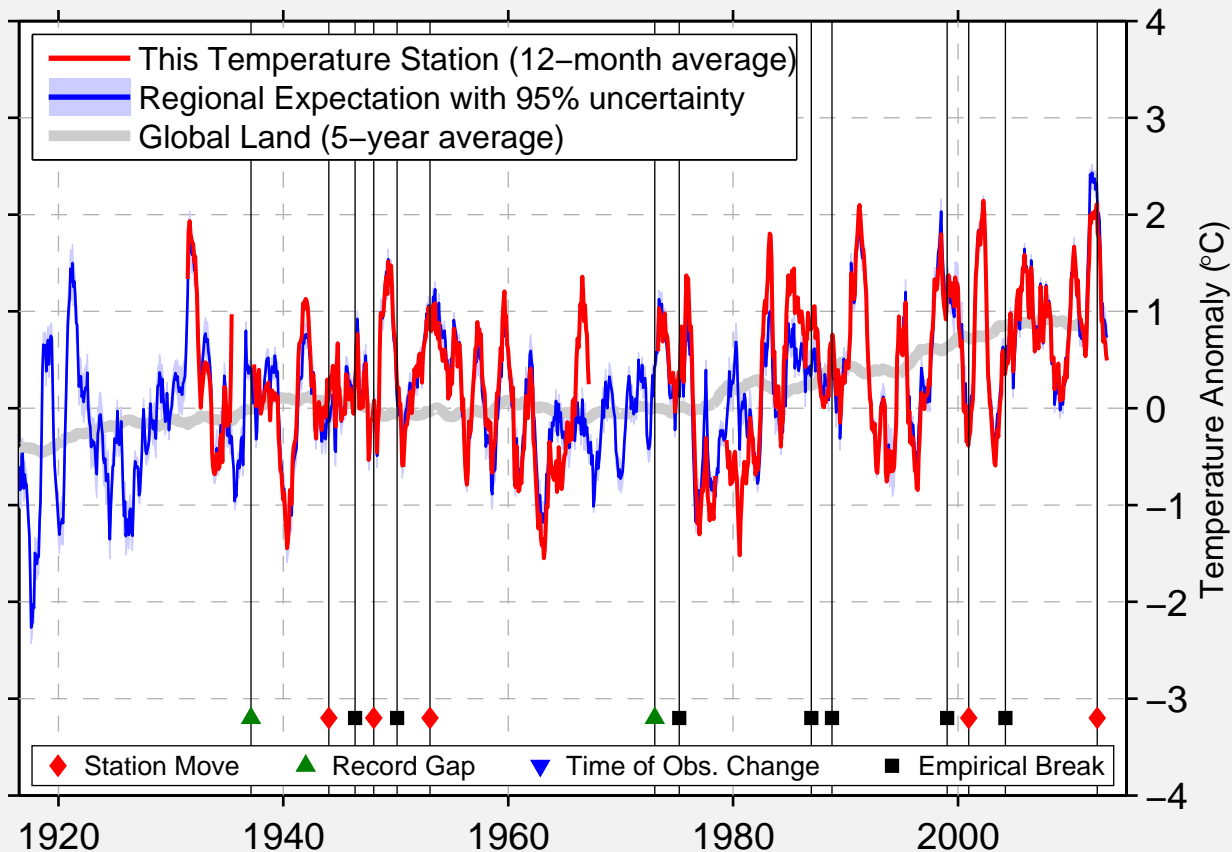

MIDDLETOWN HARRISBURG INTL AP

40.189 N, 76.761 W (United States)

Data Quality Controlled and Aligned at Breakpoints

Berkeley Earth