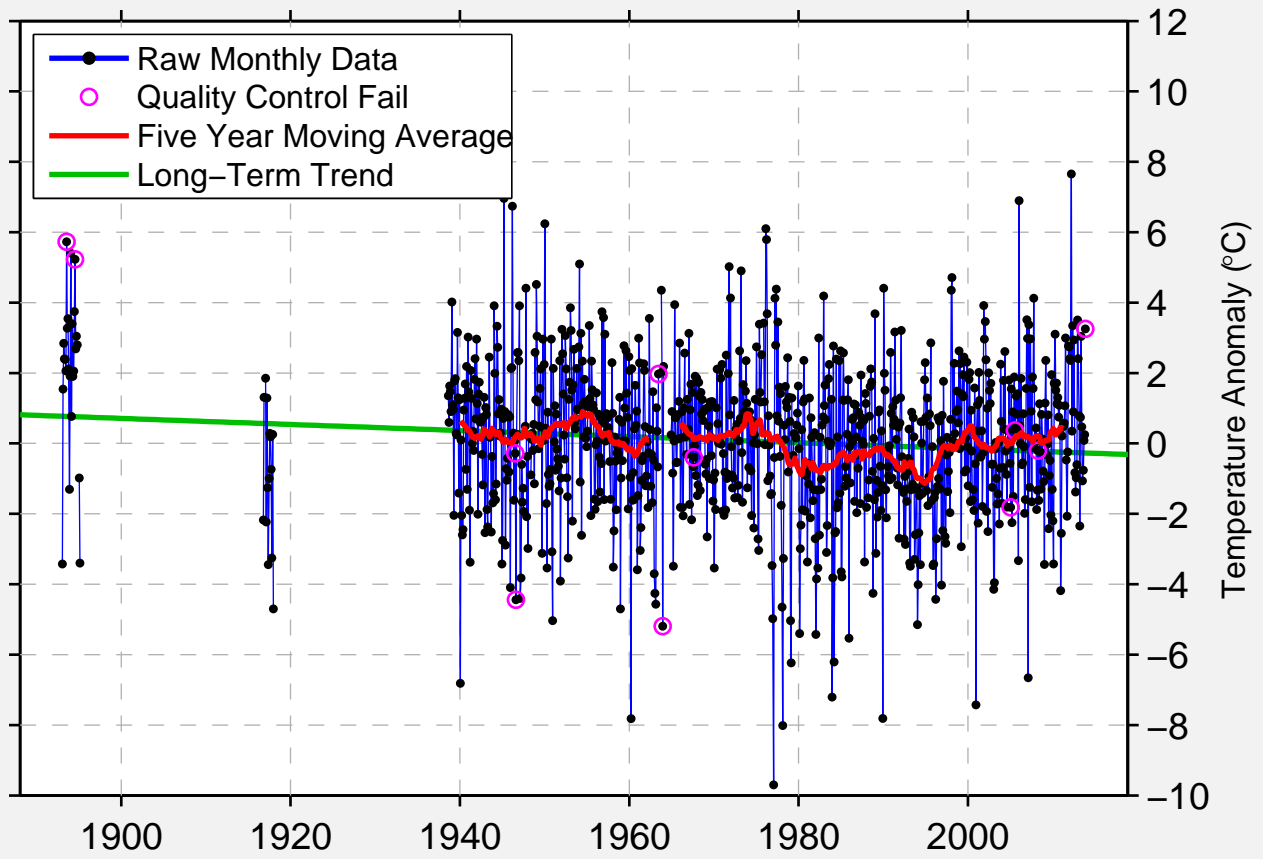

MUNCIE BALL STATE UNIV

40.187 N, 85.387 W (United States)

- Raw Monthly Data
- Quality Control Fail
- Five Year Moving Average
- Long-Term Trend

Temperature Anomaly (°C)