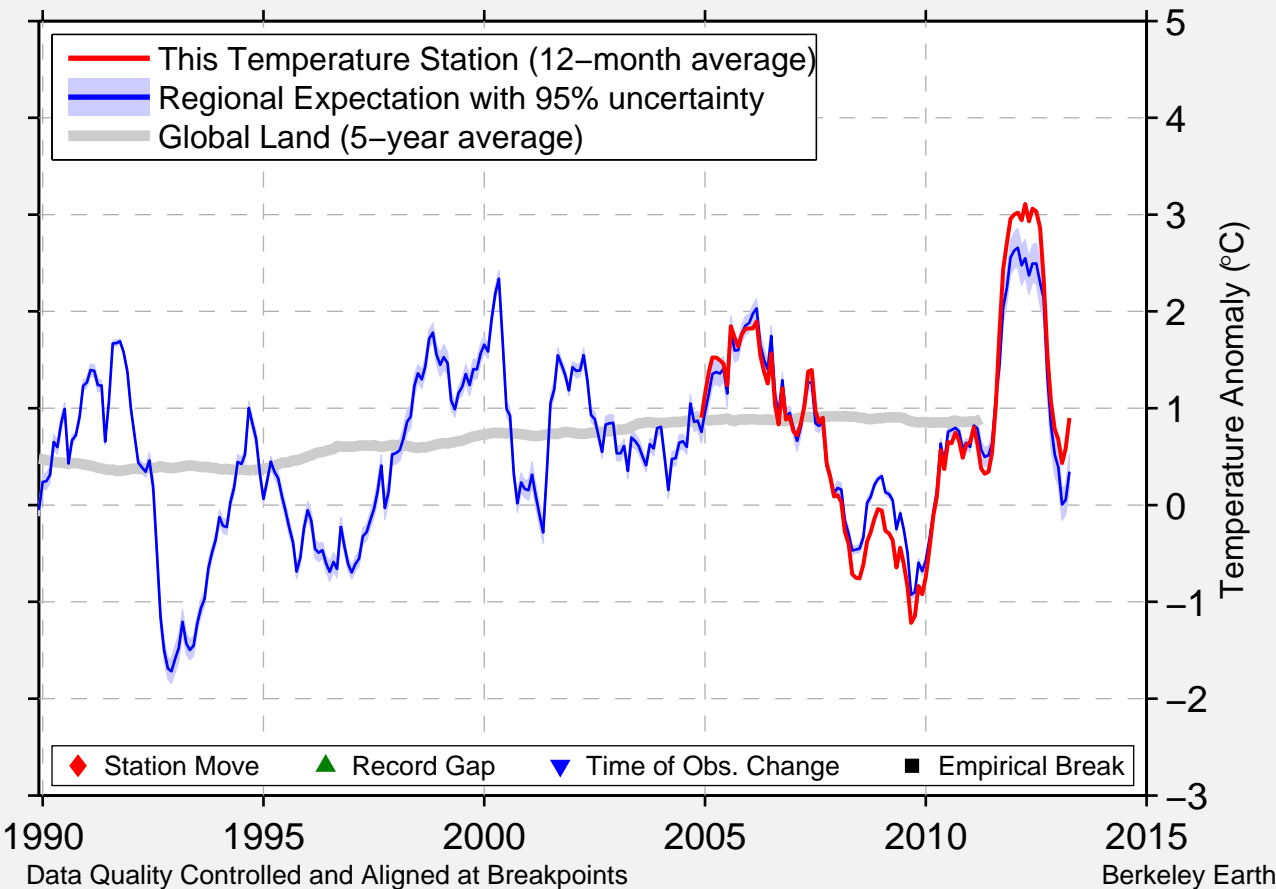

HEBRON MUNI AP

40.150 N, 97.585 W (United States)

Data Quality Controlled and Aligned at Breakpoints

Berkeley Earth