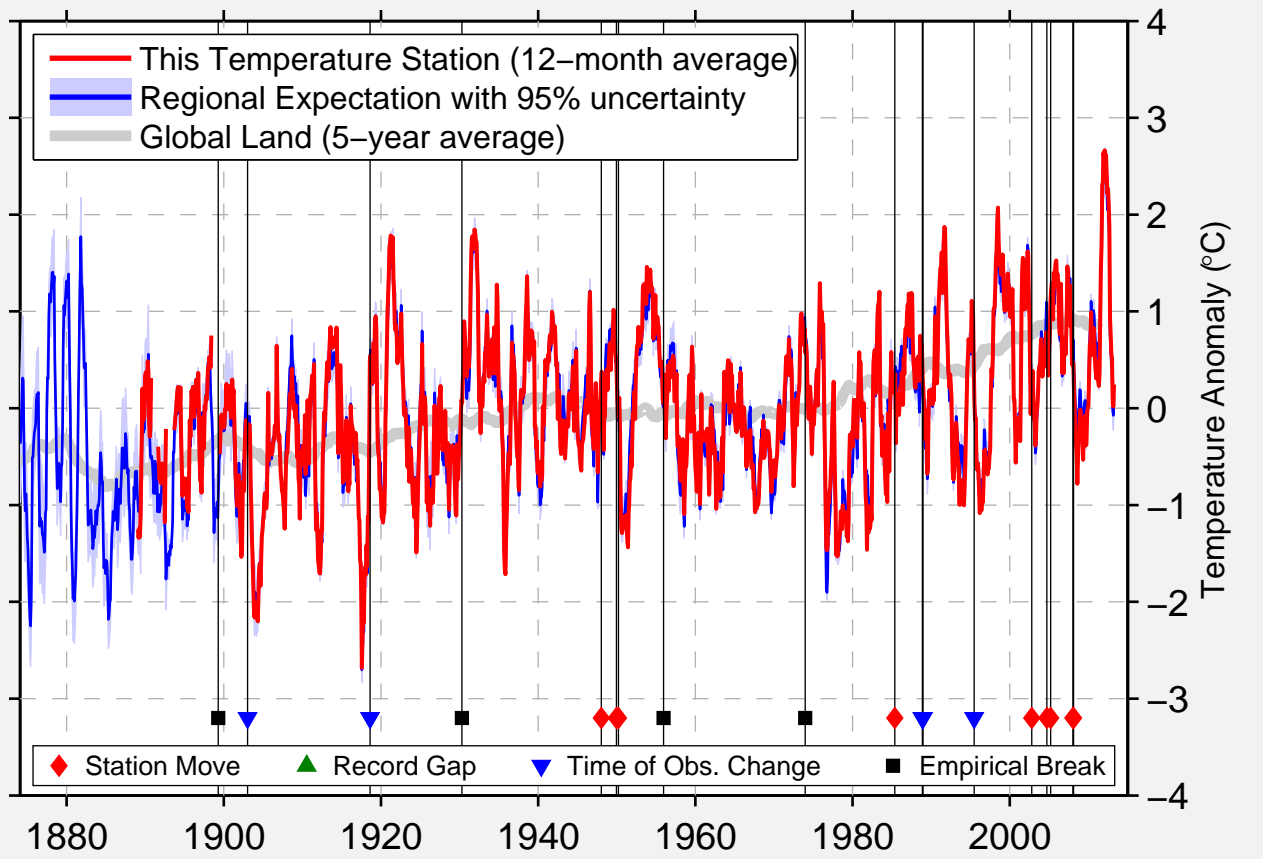

URBANA WATER WORKS

40.100 N, 88.232 W (United States)

Data Quality Controlled and Aligned at Breakpoints

Berkeley Earth