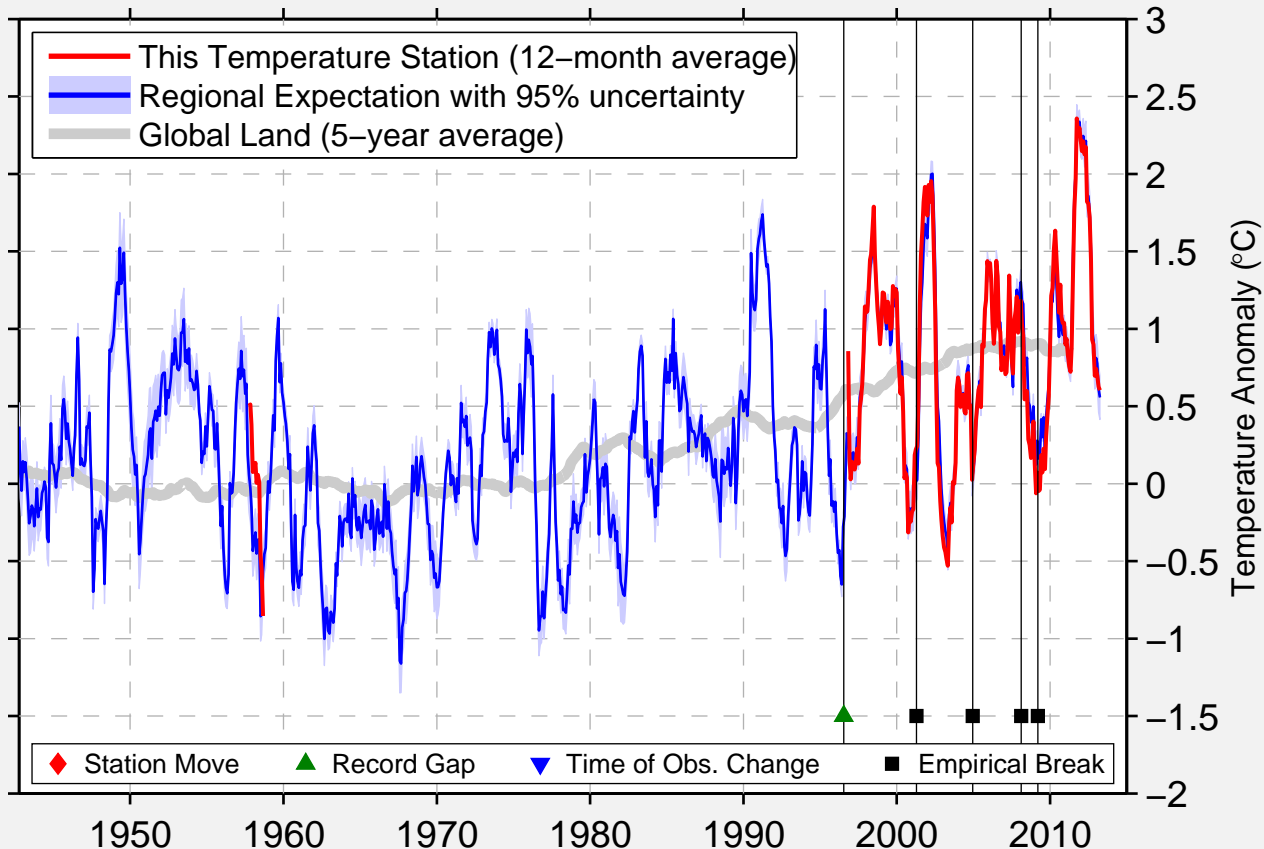

PHILADELPHIA NE PHILADELPHIA

40.082 N, 75.011 W (United States)

Data Quality Controlled and Aligned at Breakpoints

Berkeley Earth