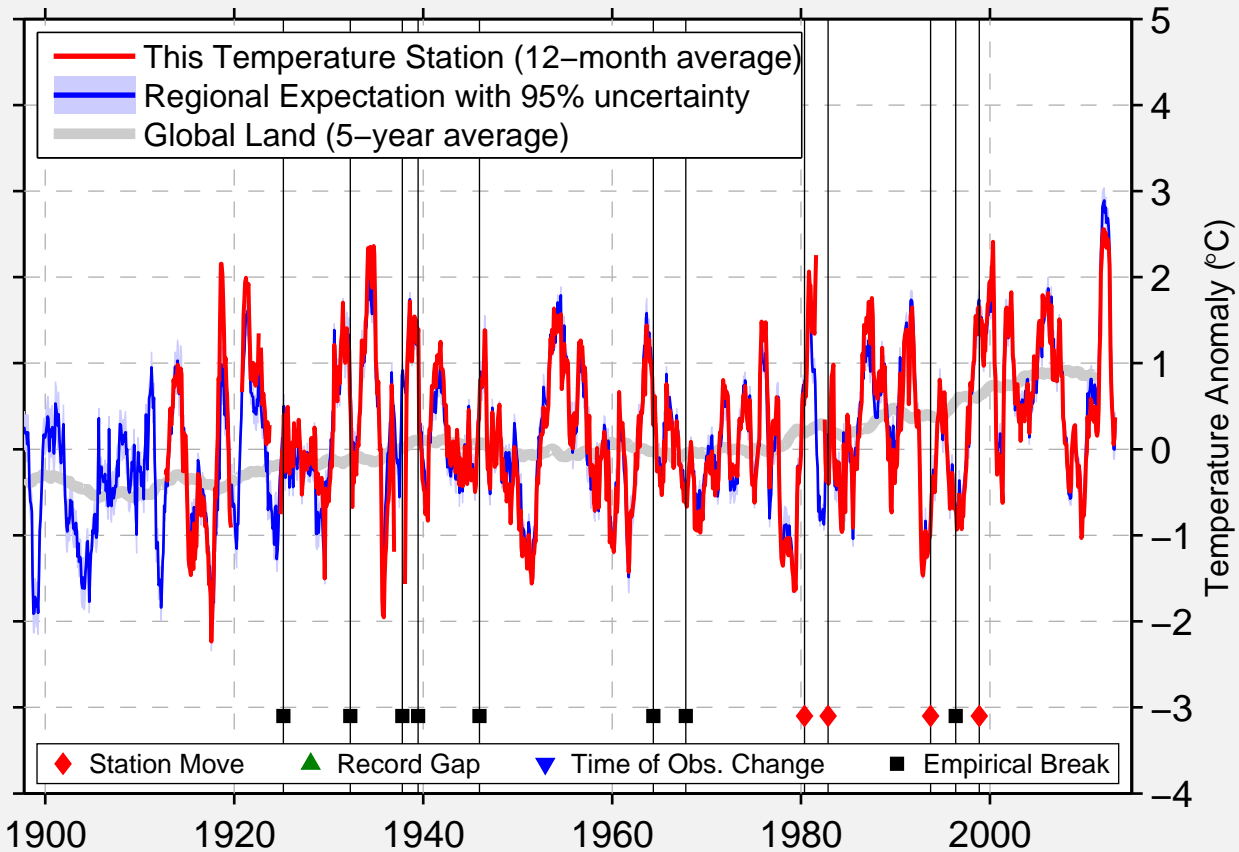

FALLS CITY BRENNER FIELD

40.069 N, 95.583 W (United States)

Data Quality Controlled and Aligned at Breakpoints

Berkeley Earth