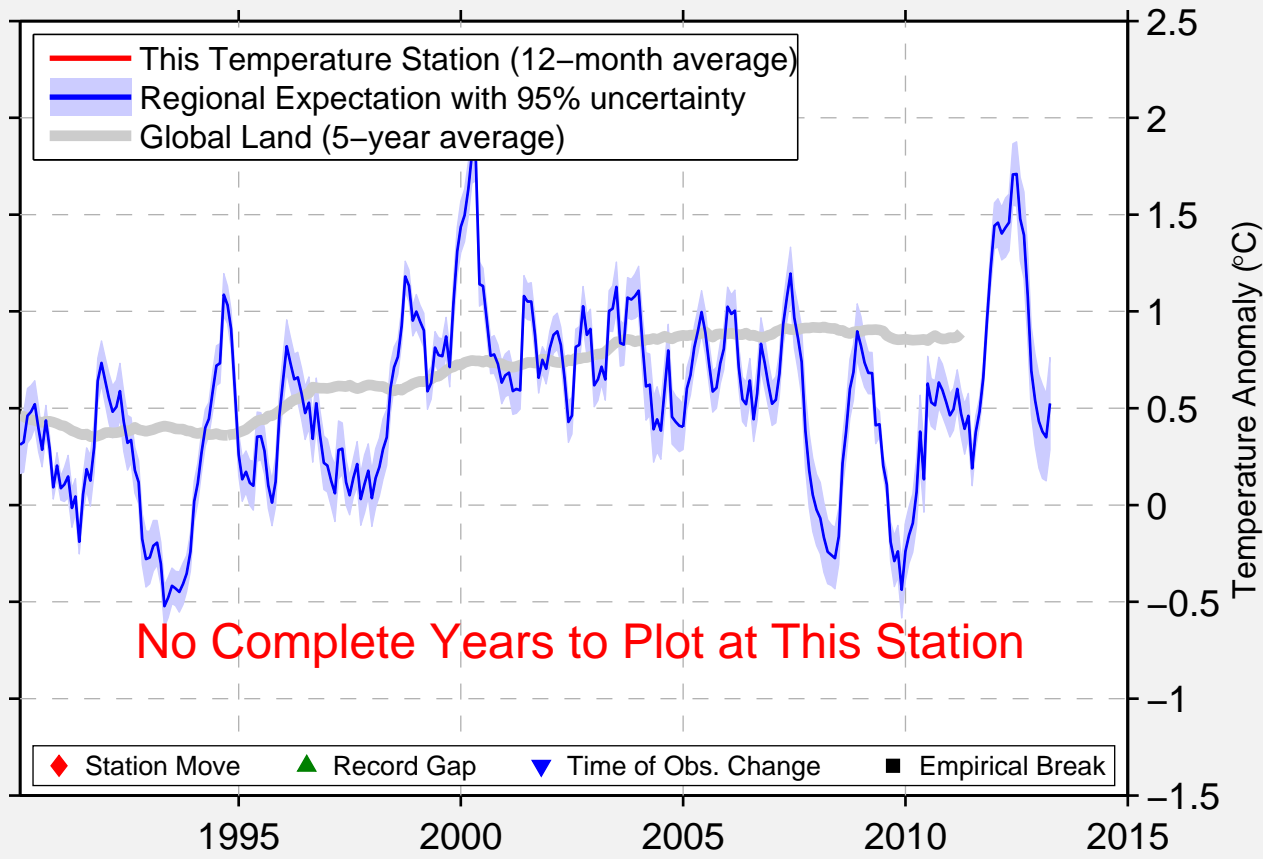

KREMMLING MCELROY AIRFLD

40.054 N, 106.369 W (United States)

Data Quality Controlled and Aligned at Breakpoints

Berkeley Earth