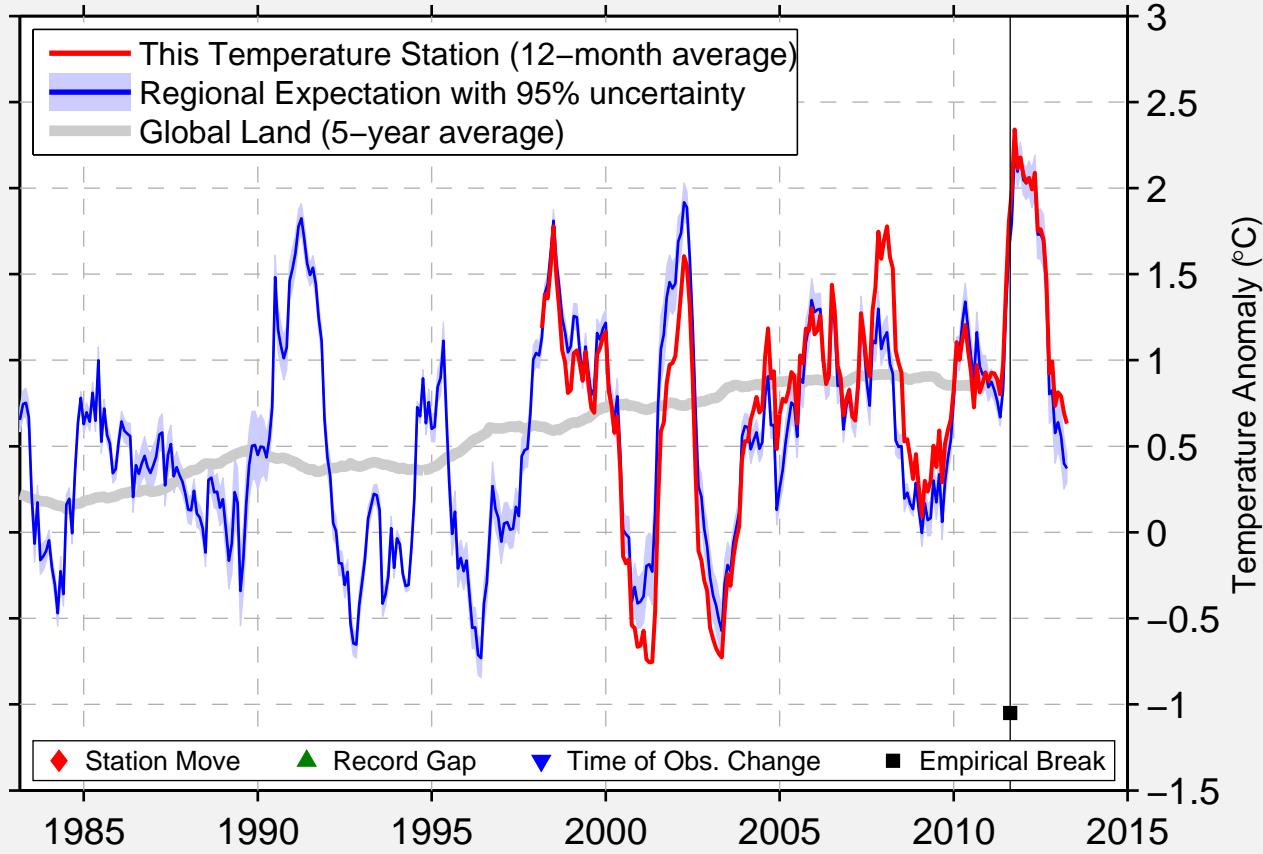

YORK AIRPORT

39.917 N, 76.870 W (United States)

Data Quality Controlled and Aligned at Breakpoints

Berkeley Earth