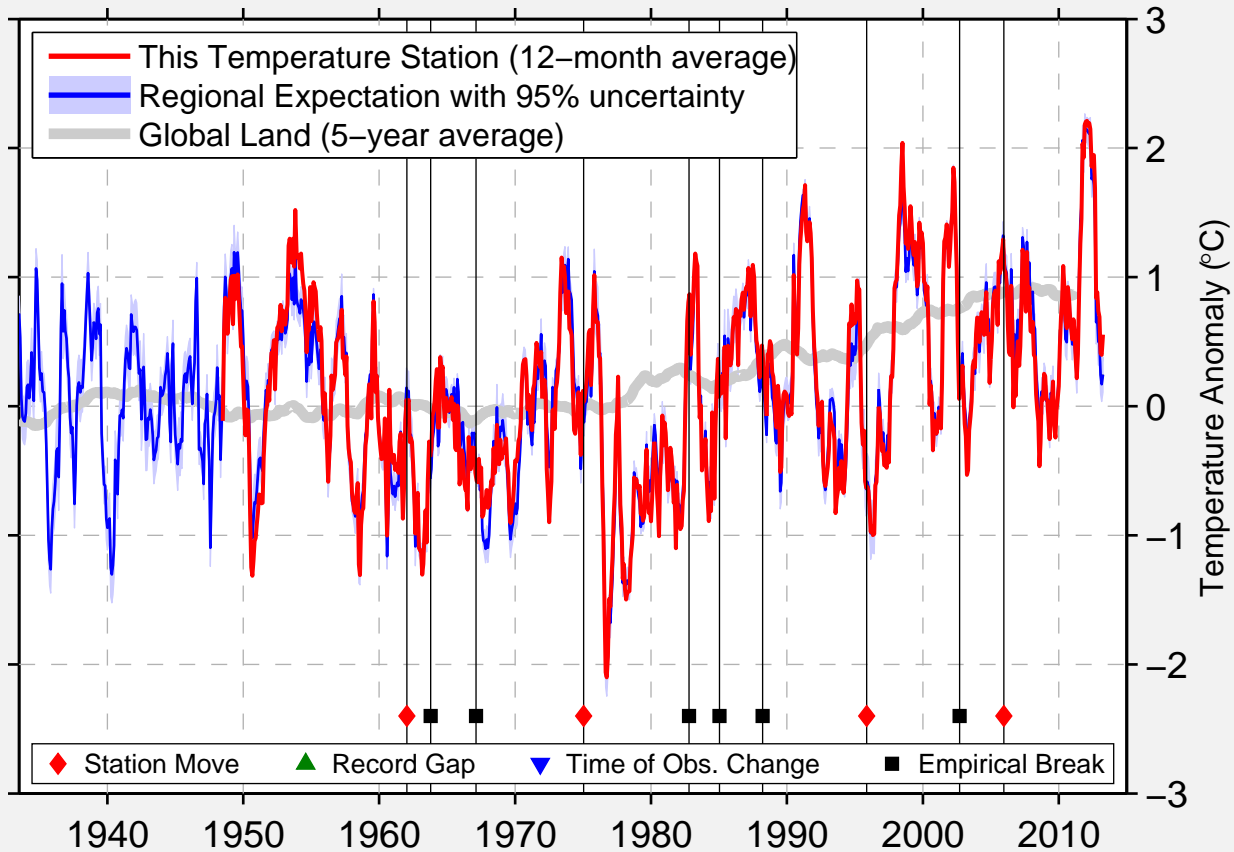

DAYTON INTERNATIONAL AIRPORT

39.892 N, 84.159 W (United States)

Data Quality Controlled and Aligned at Breakpoints

Berkeley Earth