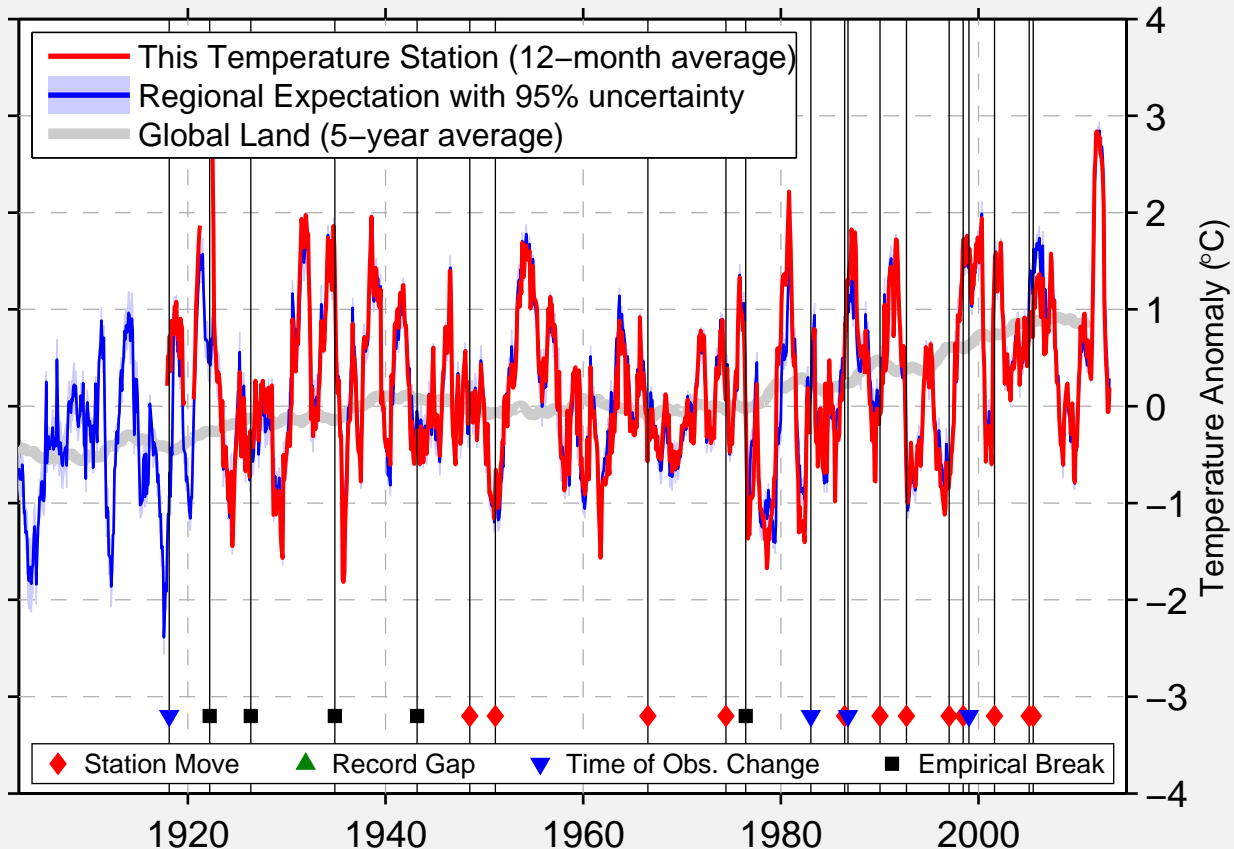

CHILLICOTHE AGRI-SCIENCE CENT

39.799 N, 93.541 W (United States)

Data Quality Controlled and Aligned at Breakpoints

Berkeley Earth