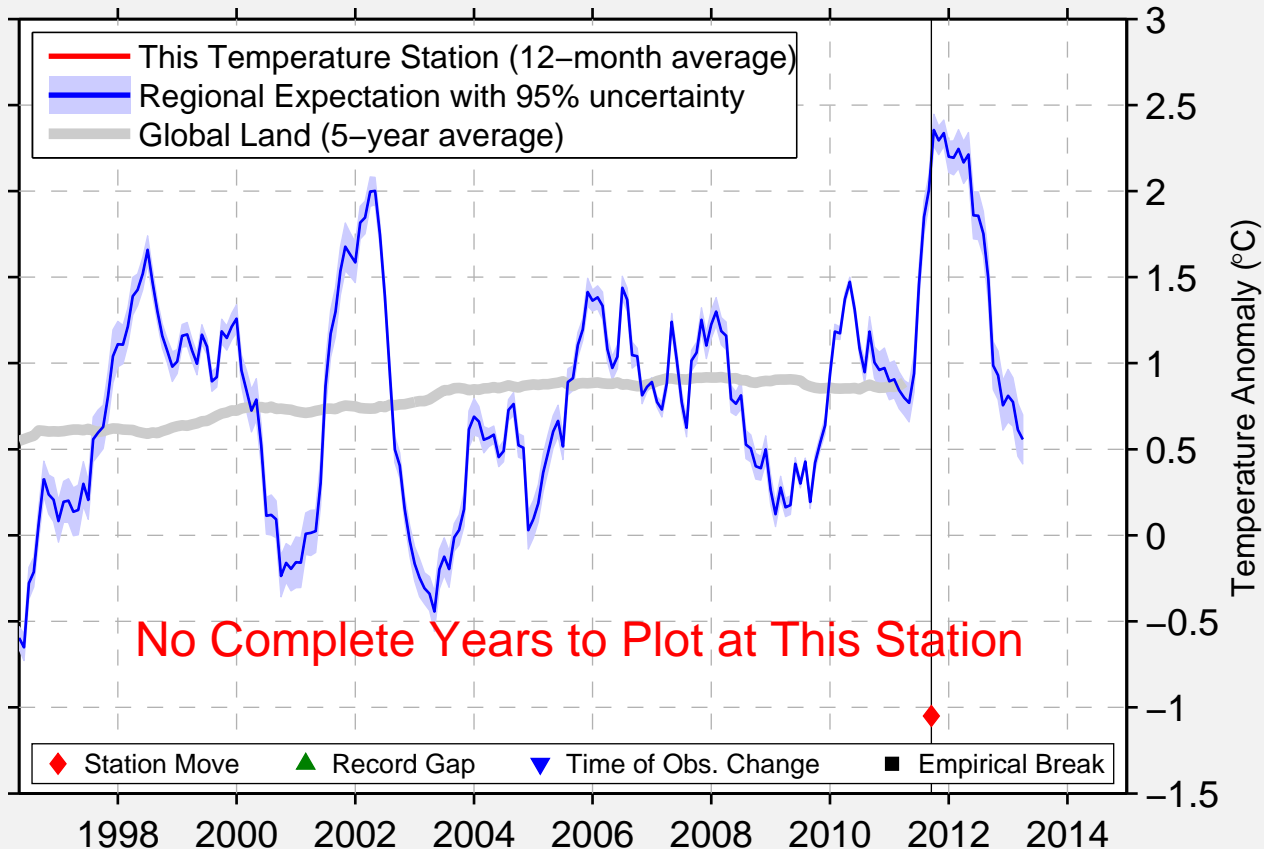

ATSION

39.749 N, 74.728 W (United States)

No Complete Years to Plot at This Station

◆ Station Move ▲ Record Gap ▼ Time of Obs. Change ■ Empirical Break