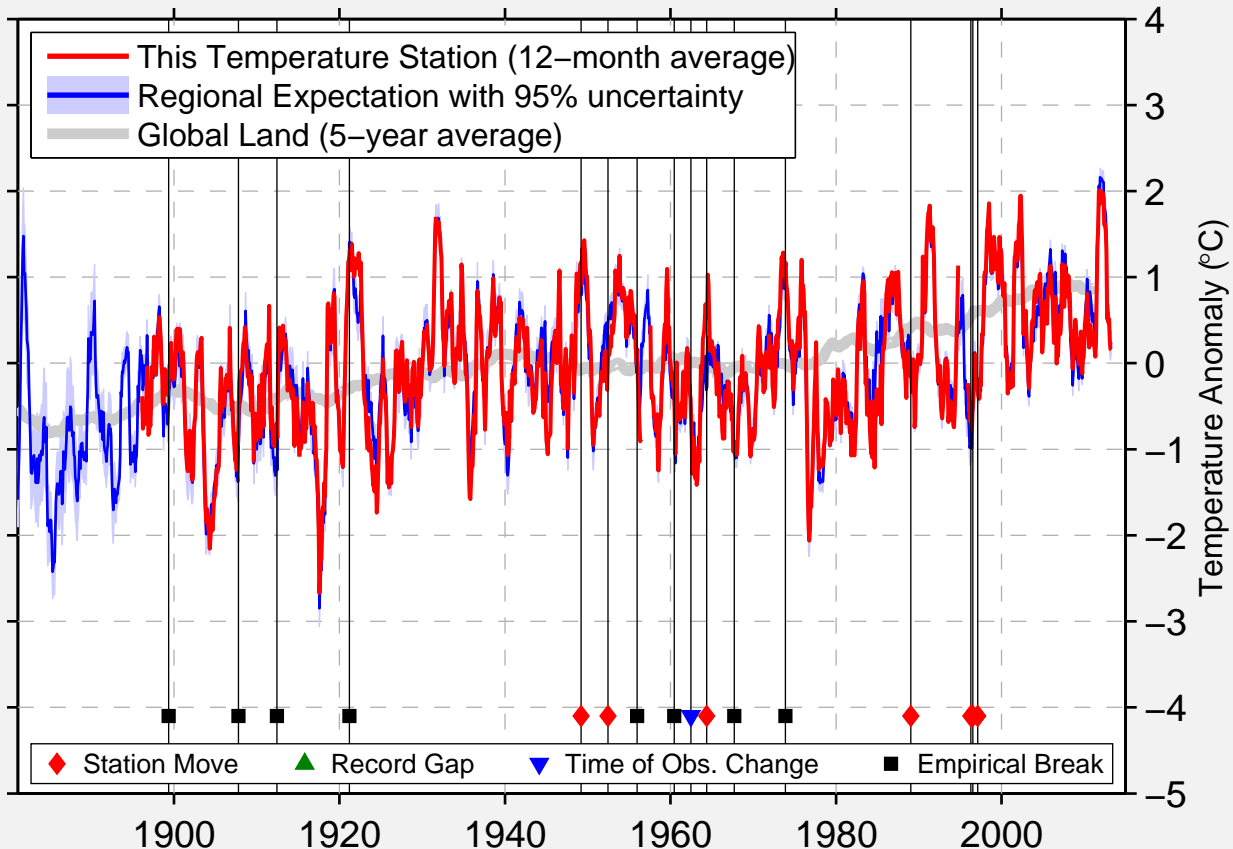

# LANCASTER FAIRFIELD AP

39.736 N, 82.632 W (United States)

Data Quality Controlled and Aligned at Breakpoints

Berkeley Earth