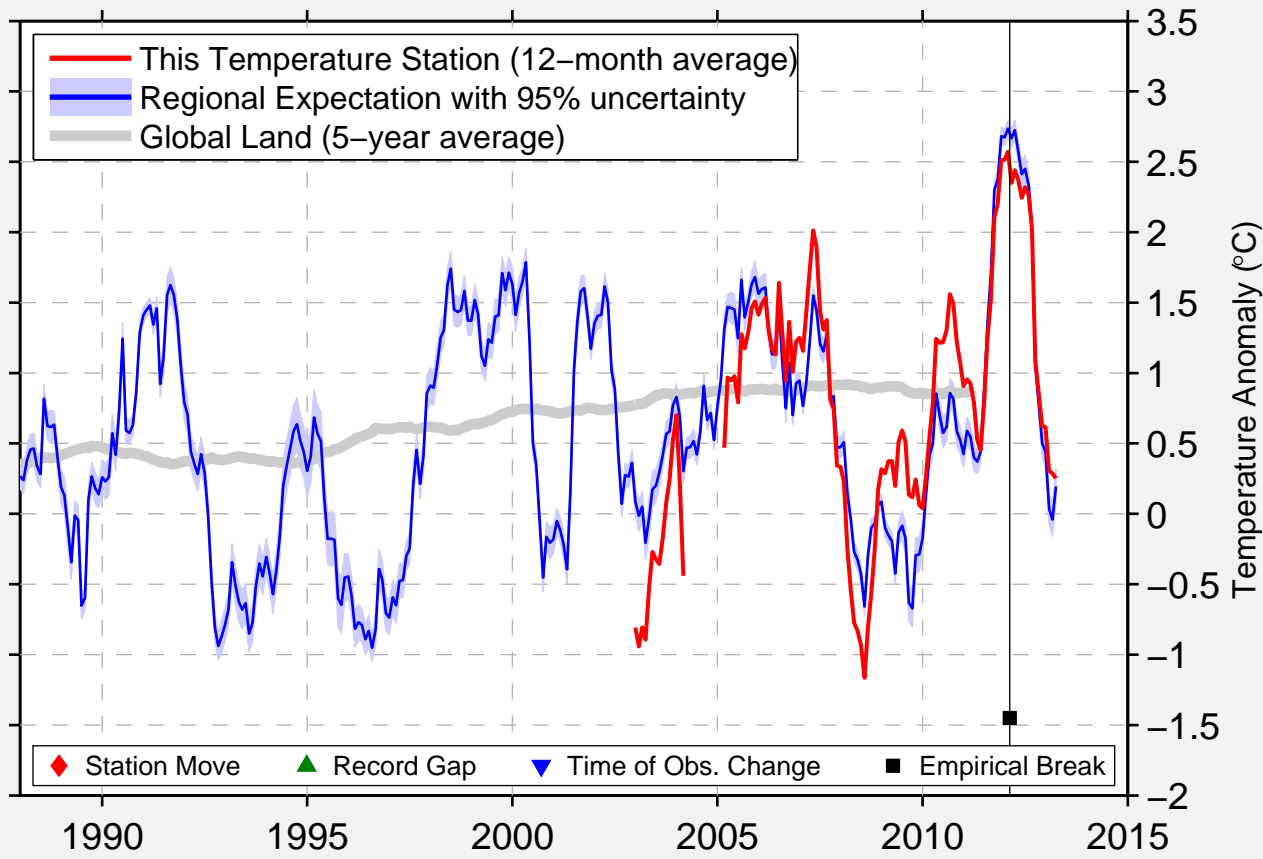

PITTSFIELD PENSTONE AP

39.636 N, 90.781 W (United States)

◆ Station Move ▲ Record Gap ▼ Time of Obs. Change ■ Empirical Break

Data Quality Controlled and Aligned at Breakpoints

Berkeley Earth