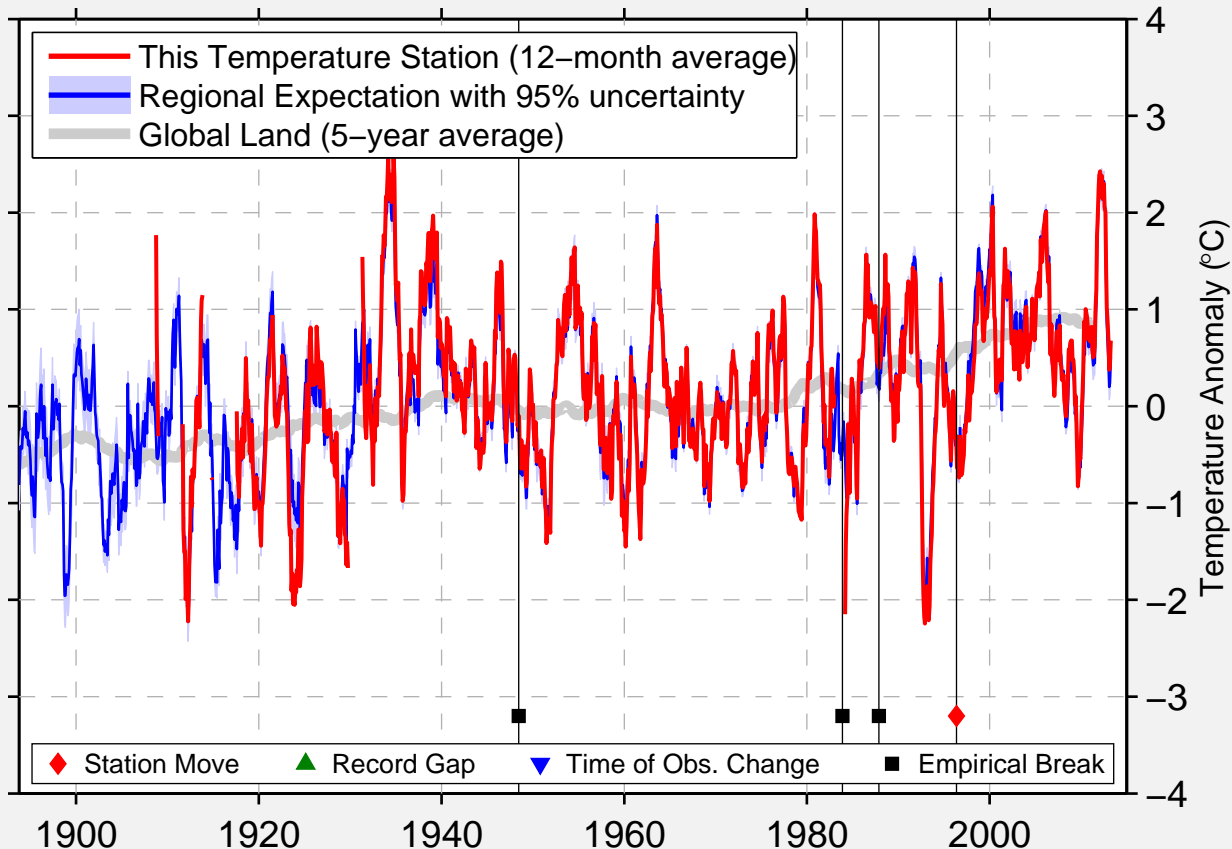

HILL CITY MUNICIPAL ARPT

39.376 N, 99.830 W (United States)

Data Quality Controlled and Aligned at Breakpoints

Berkeley Earth