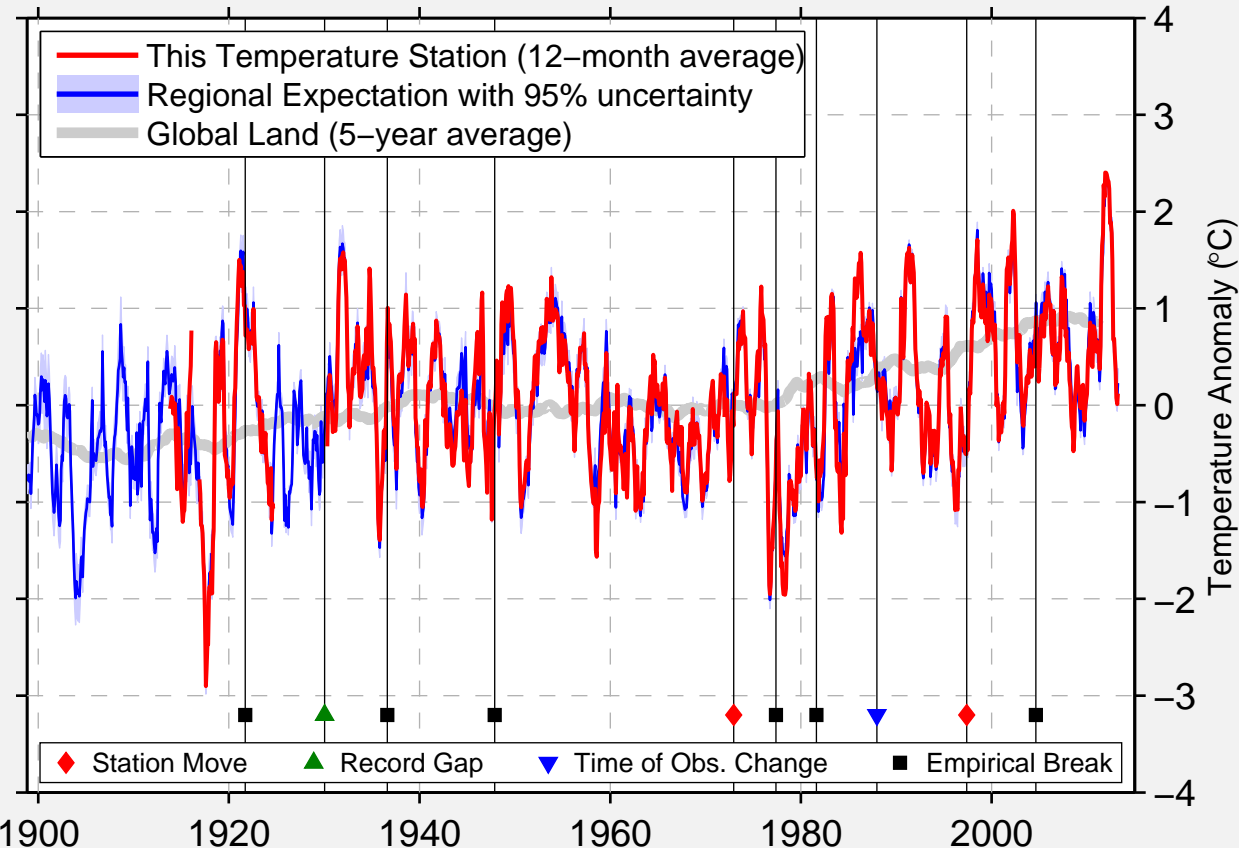

HAMILTON BUTLER CO RGNL AP

39.374 N, 84.555 W (United States)

Data Quality Controlled and Aligned at Breakpoints

Berkeley Earth