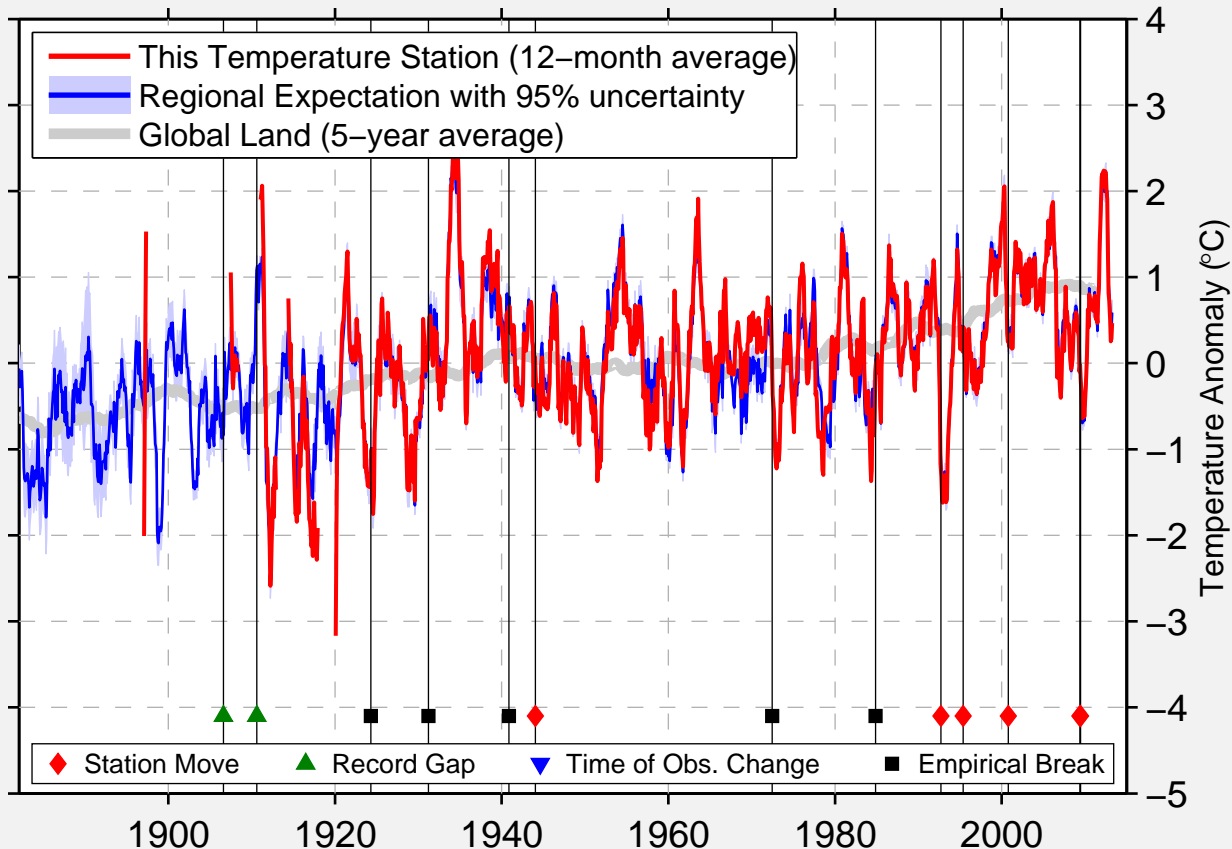

# GOODLAND/RENNER FIELD/GOODLAND/MUN. KS.

39.369 N, 101.688 W (United States)

Data Quality Controlled and Aligned at Breakpoints

Berkeley Earth