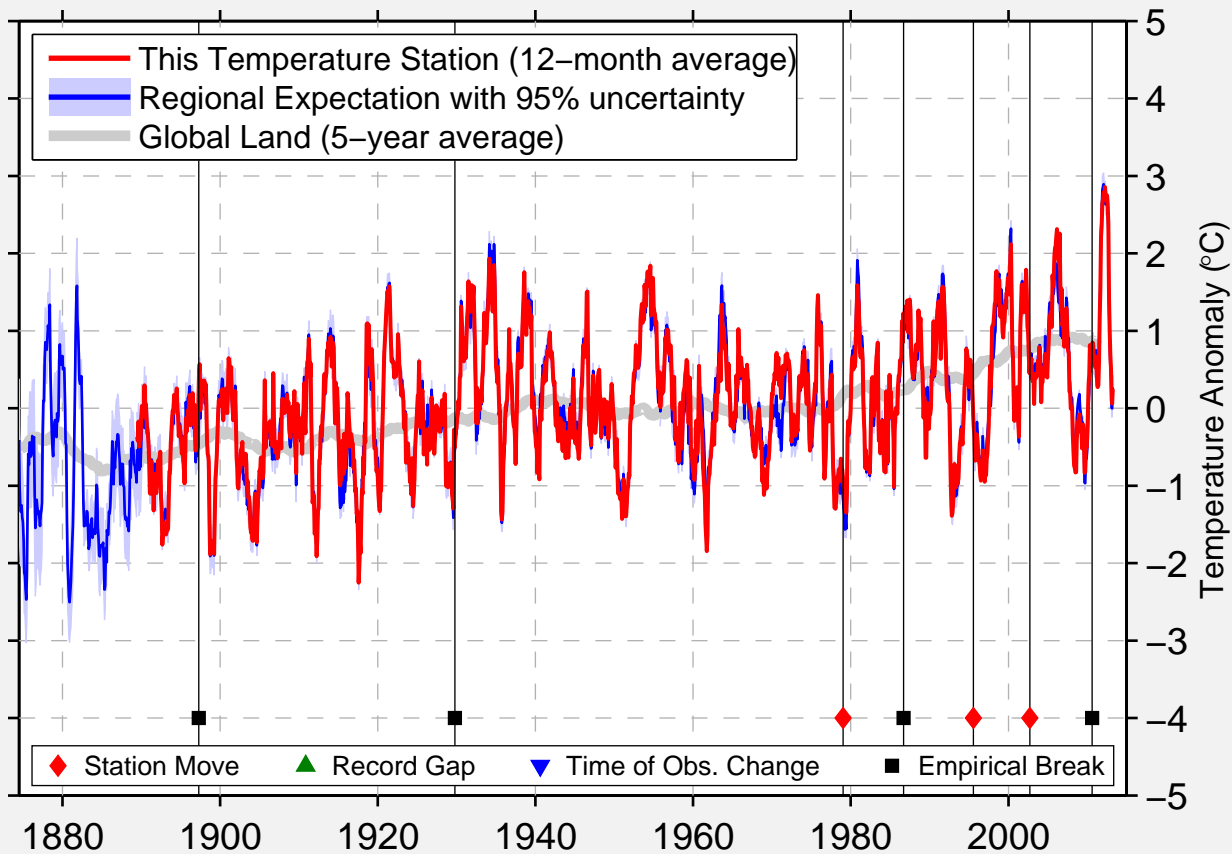

KANSAS CITY INTERNATIONAL AIR

39.300 N, 94.731 W (United States)

Data Quality Controlled and Aligned at Breakpoints

Berkeley Earth