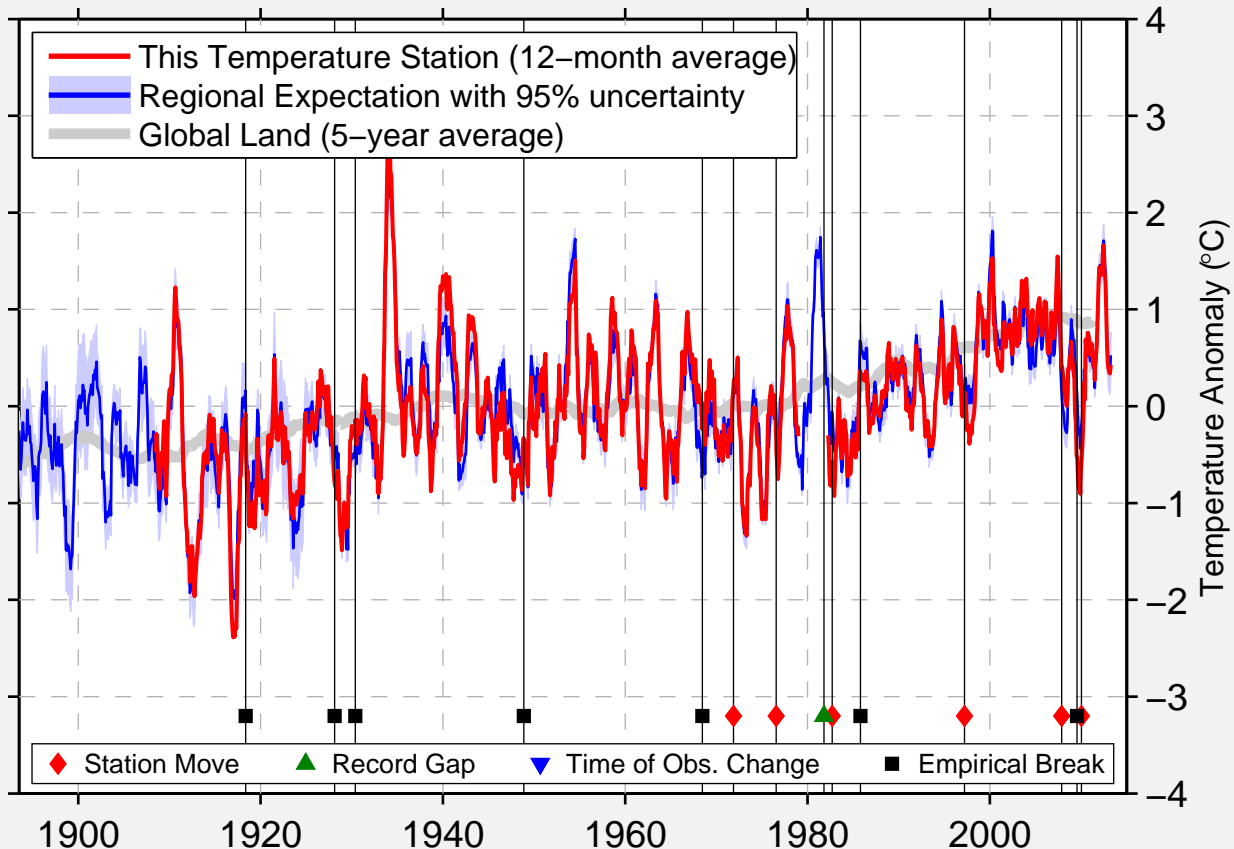

LEADVILLE LAKE COUNTY ARPT

39.226 N, 106.305 W (United States)

Data Quality Controlled and Aligned at Breakpoints

Berkeley Earth