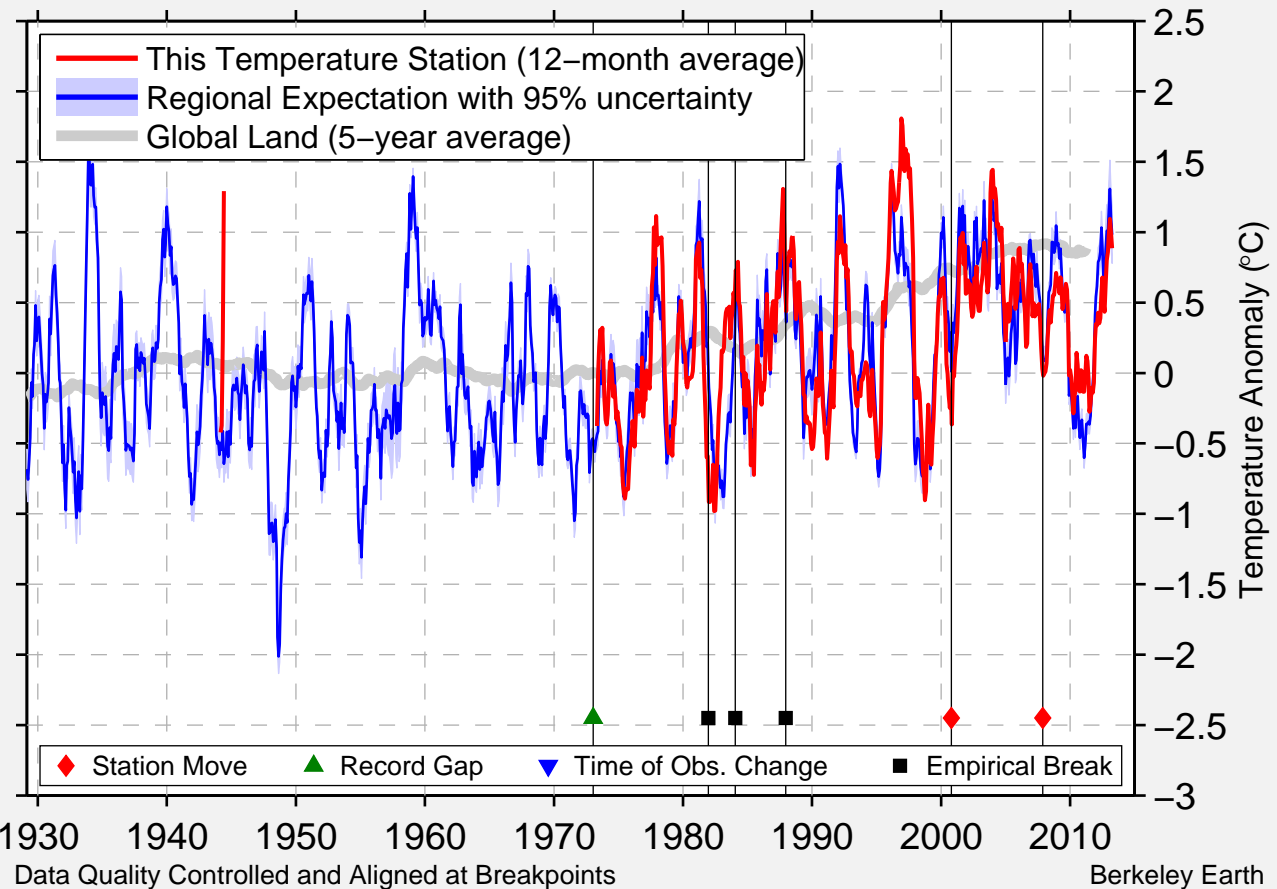

MARYSVILLE YUBA CO AP

39.101 N, 121.567 W (United States)

Data Quality Controlled and Aligned at Breakpoints

Berkeley Earth