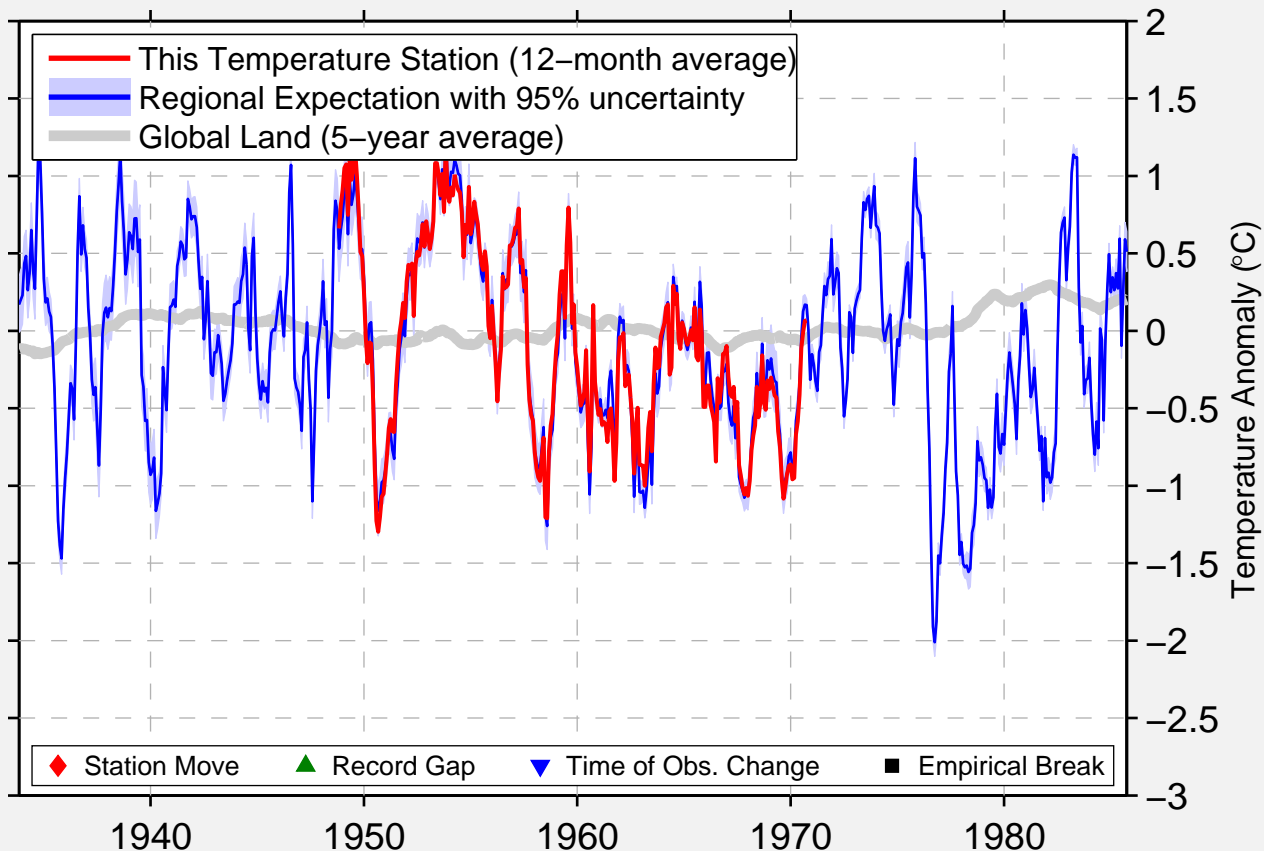

CINCINNATI WSO CITY

39.100 N, 84.517 W (United States)

Data Quality Controlled and Aligned at Breakpoints

Berkeley Earth