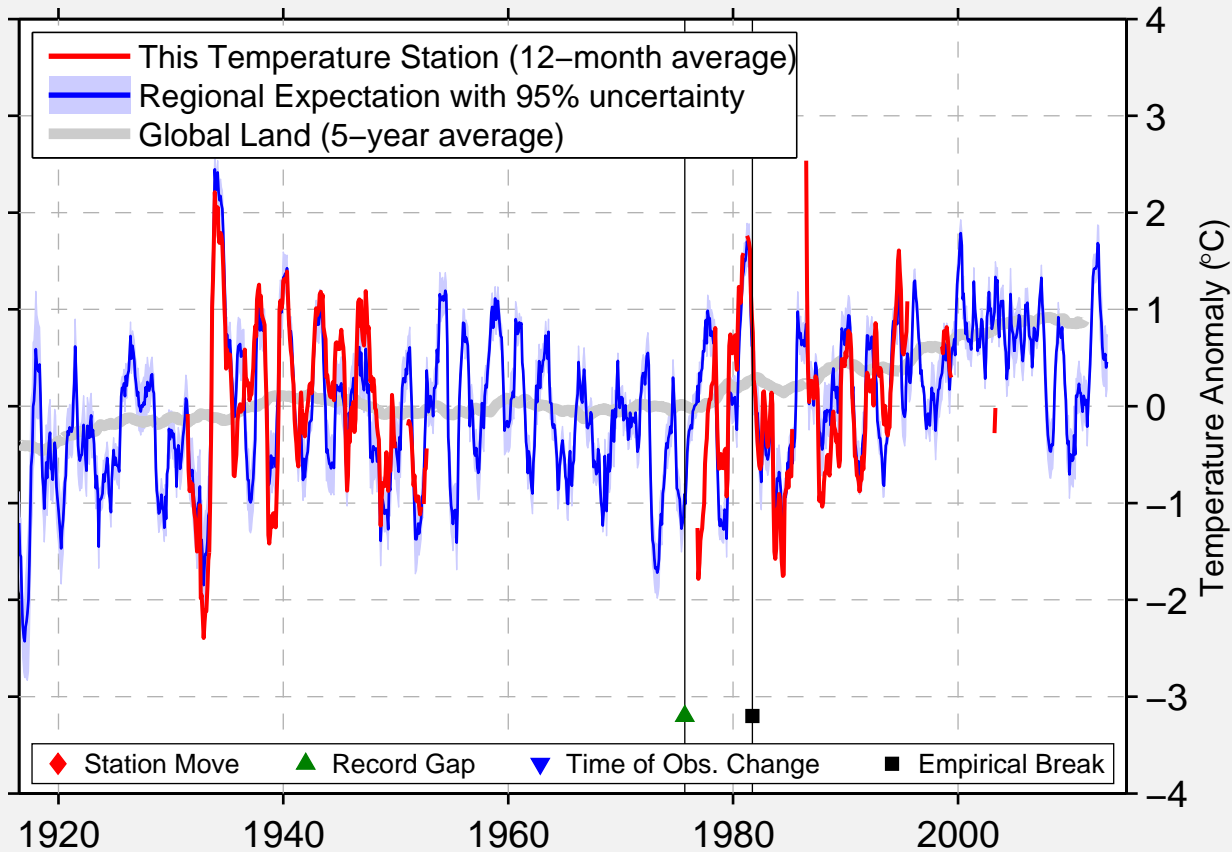

# GREEN RIVER RNG GWC

39.000 N, 110.156 W (United States)

Data Quality Controlled and Aligned at Breakpoints

Berkeley Earth