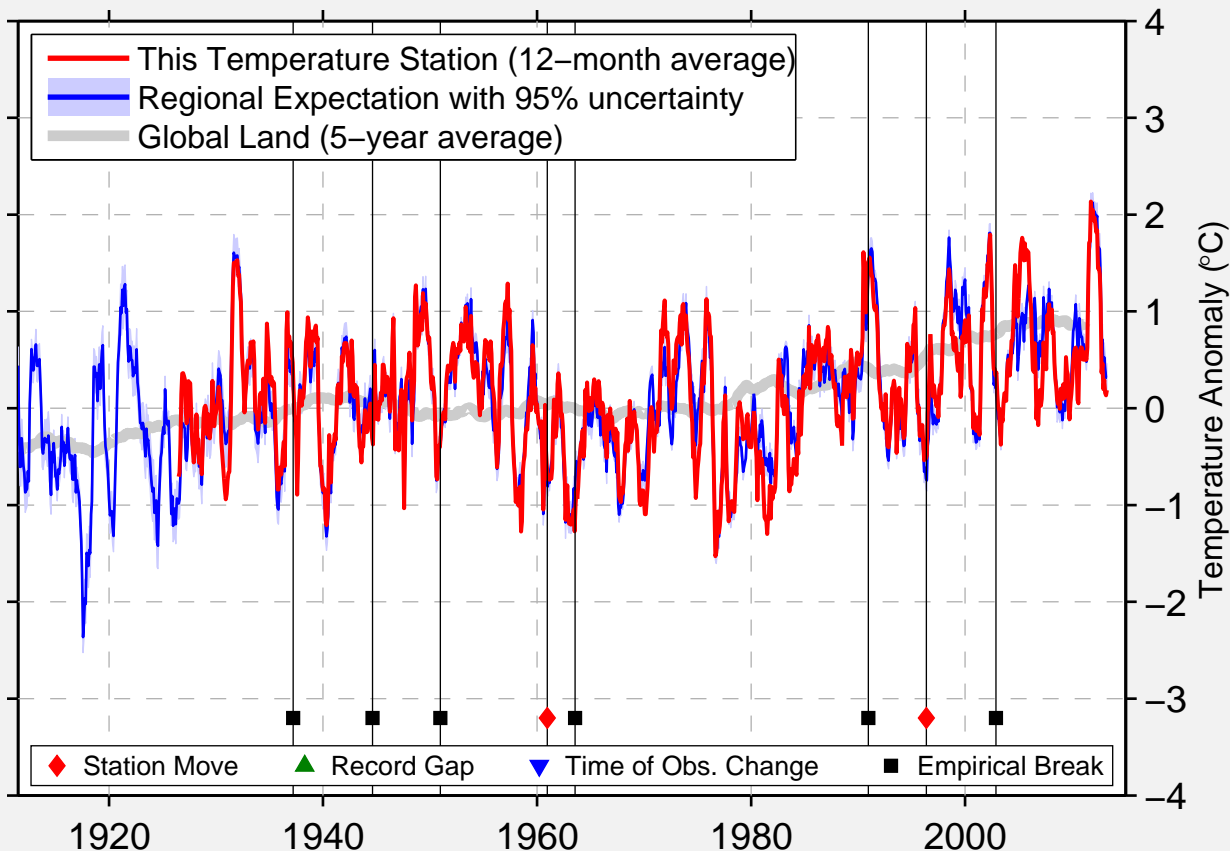

ELKINS/ELKINS-RANDOLPH CO., WV.

38.885 N, 79.853 W (United States)

Data Quality Controlled and Aligned at Breakpoints

Berkeley Earth