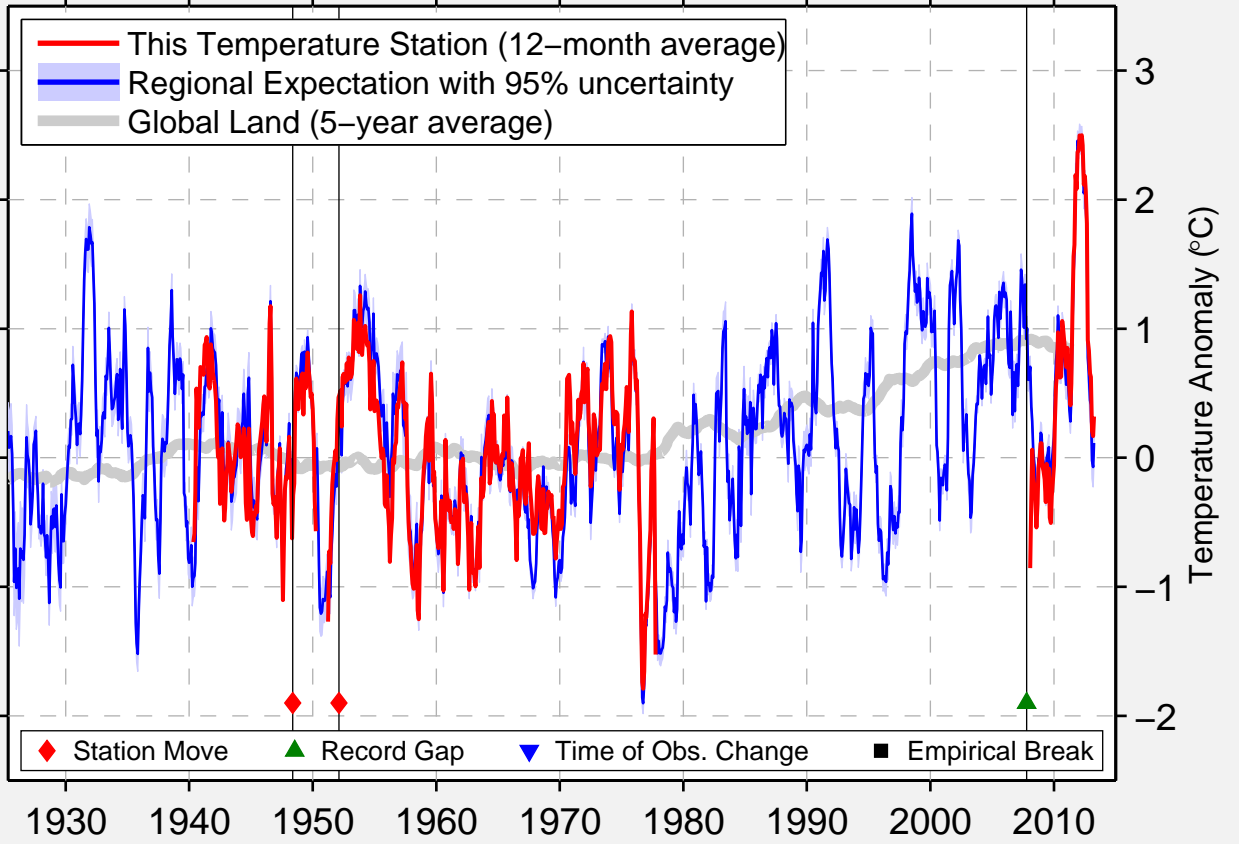

BEDFORD 5 WNW

38.864 N, 86.533 W (United States)

Data Quality Controlled and Aligned at Breakpoints

Berkeley Earth