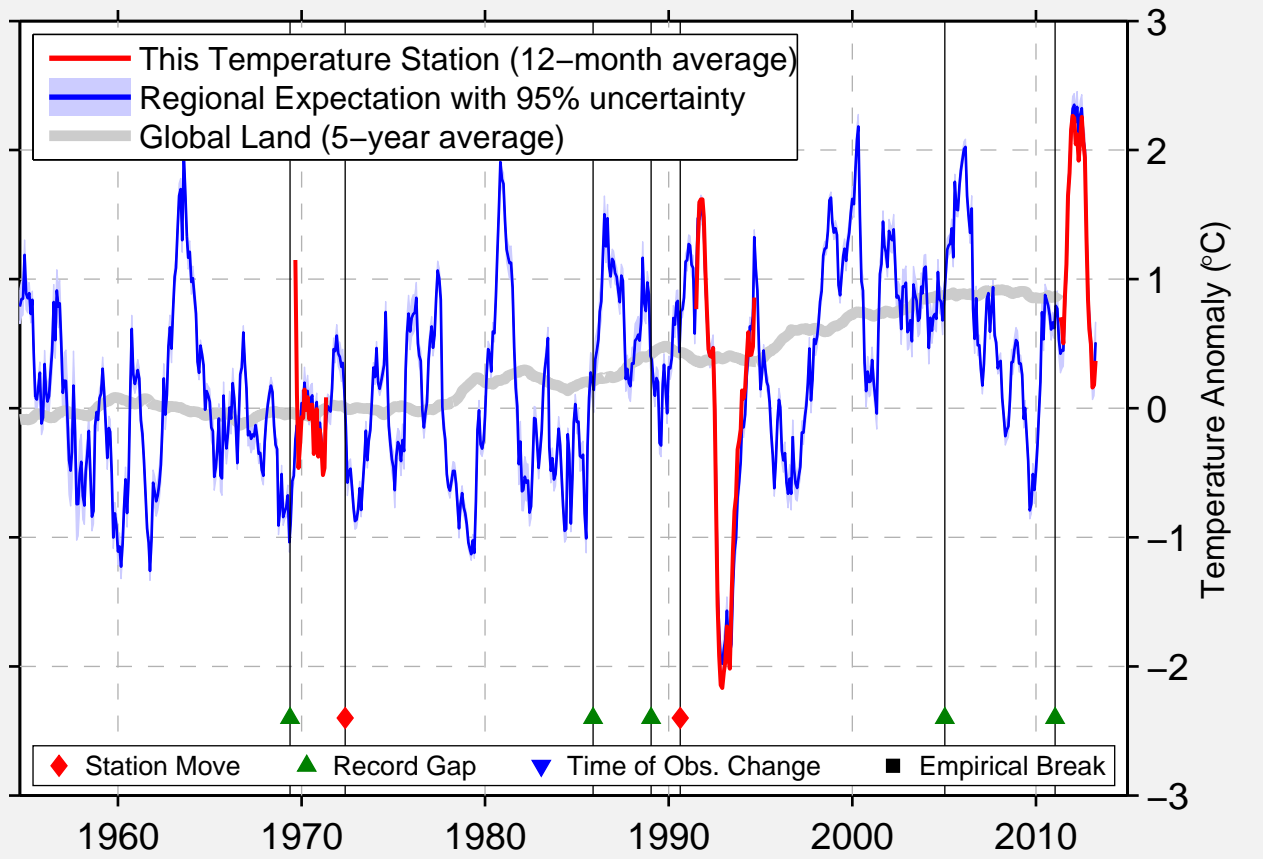

HAYS MUNI AP

38.854 N, 99.307 W (United States)

Data Quality Controlled and Aligned at Breakpoints

Berkeley Earth