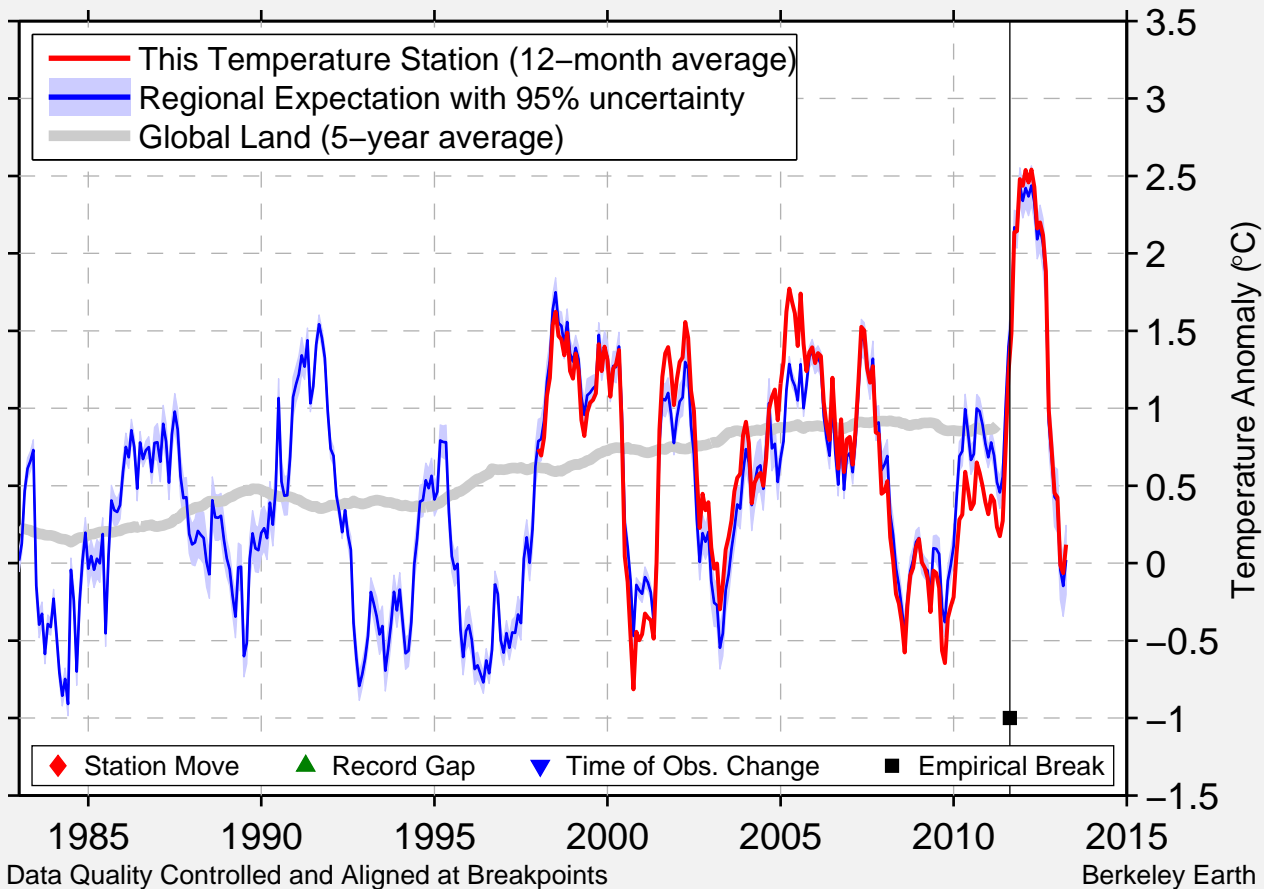

CAHOKIA ST LOUIS AP

38.571 N, 90.157 W (United States)

Data Quality Controlled and Aligned at Breakpoints

Berkeley Earth