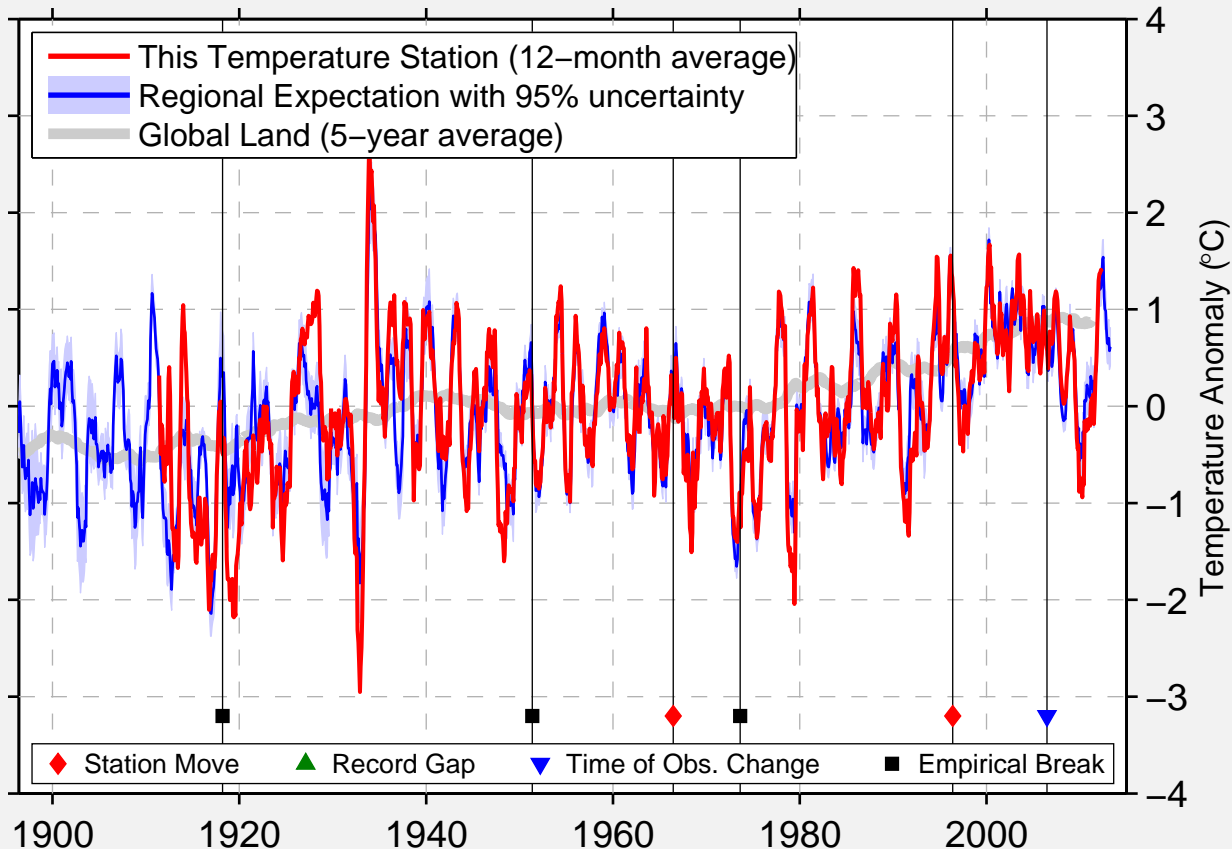

HANKSVILLE MUNICIPAL ARPT

38.392 N, 110.709 W (United States)

Data Quality Controlled and Aligned at Breakpoints

Berkeley Earth