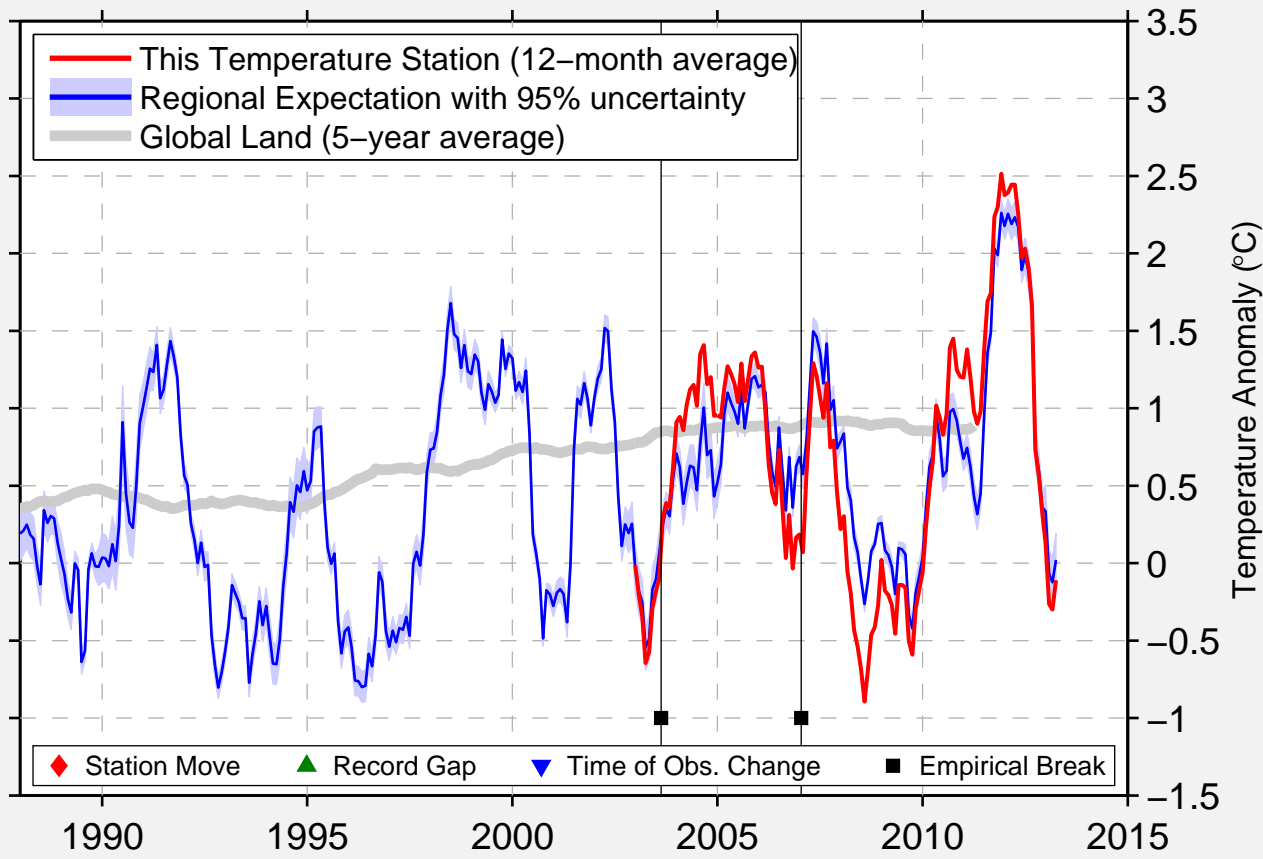

FAIRFIELD MUNI AP

38.381 N, 88.415 W (United States)

Data Quality Controlled and Aligned at Breakpoints

Berkeley Earth