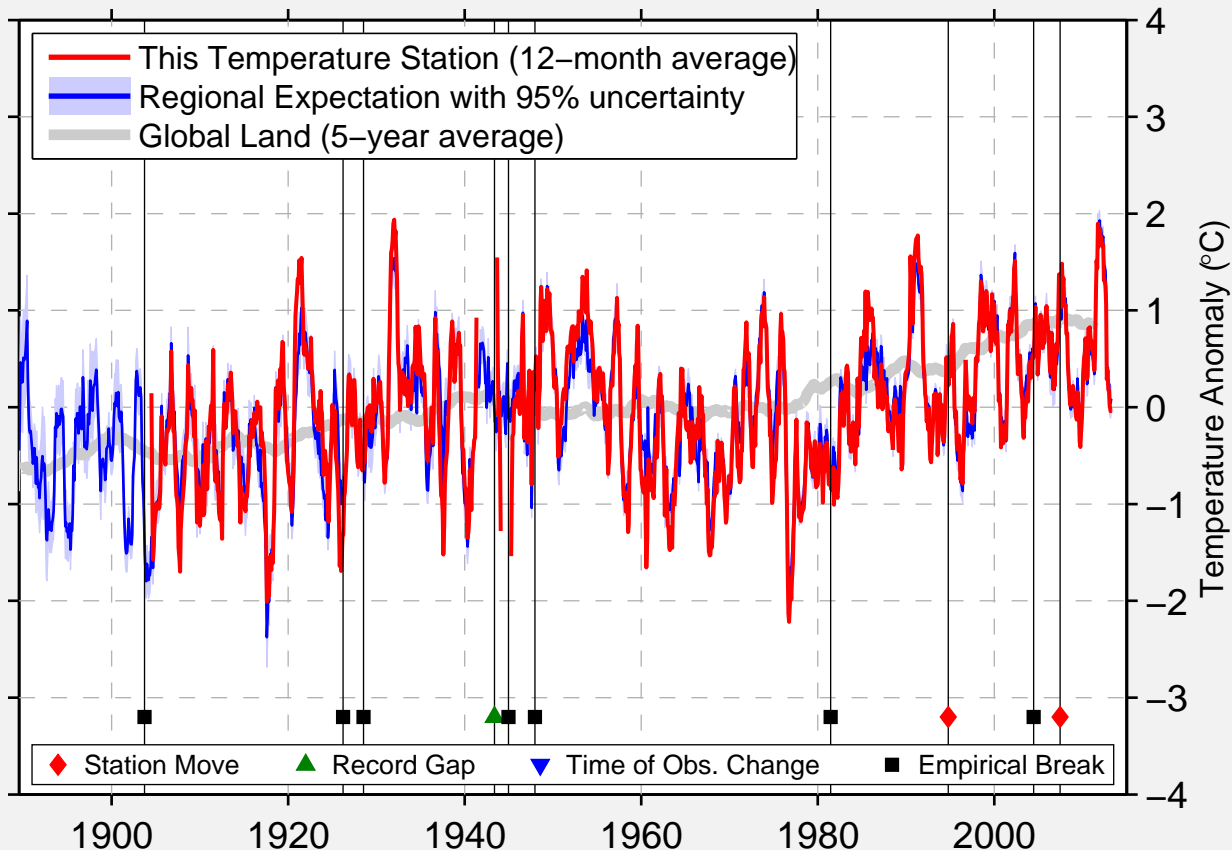

CHARLESTON/KANAWHA., WV.

38.372 N, 81.597 W (United States)

Data Quality Controlled and Aligned at Breakpoints

Berkeley Earth