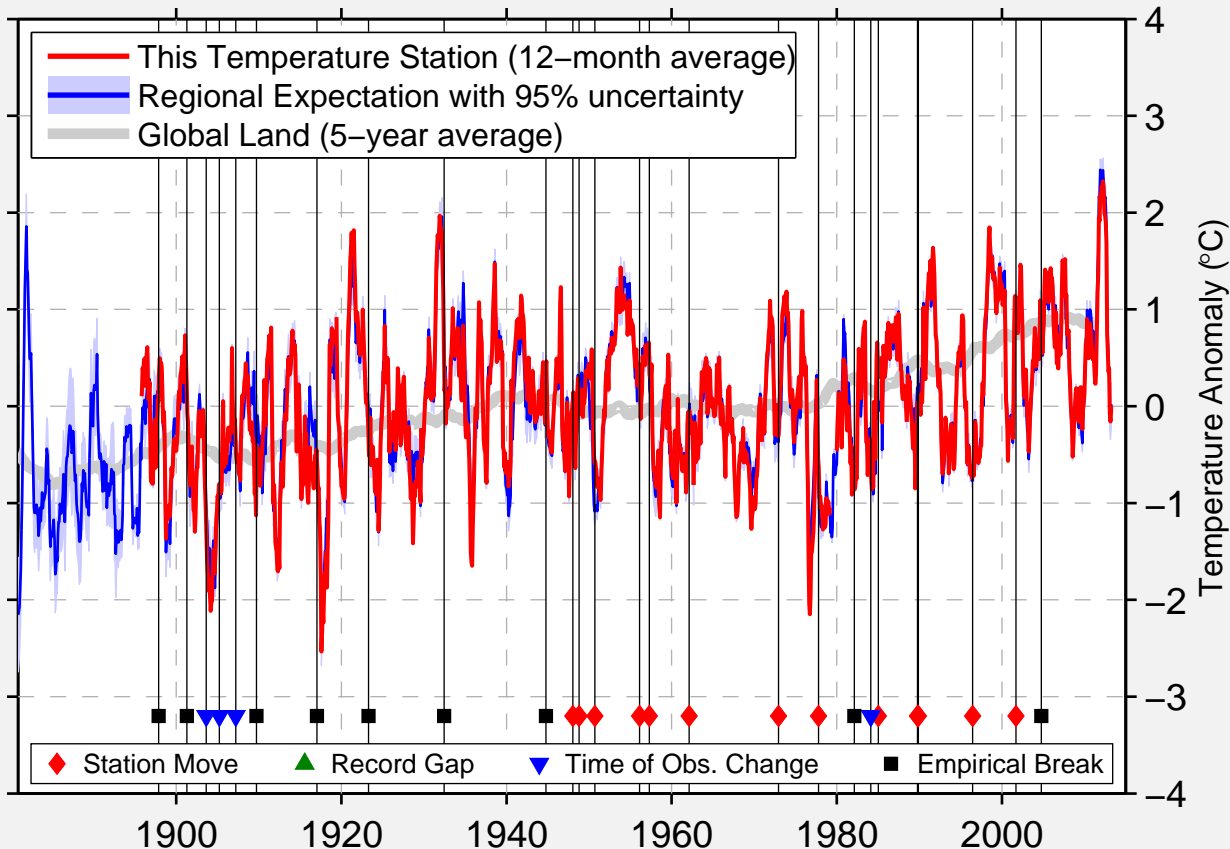

MT VERNON MT VERNON-OUTLAND A

38.336 N, 88.856 W (United States)

Data Quality Controlled and Aligned at Breakpoints

Berkeley Earth