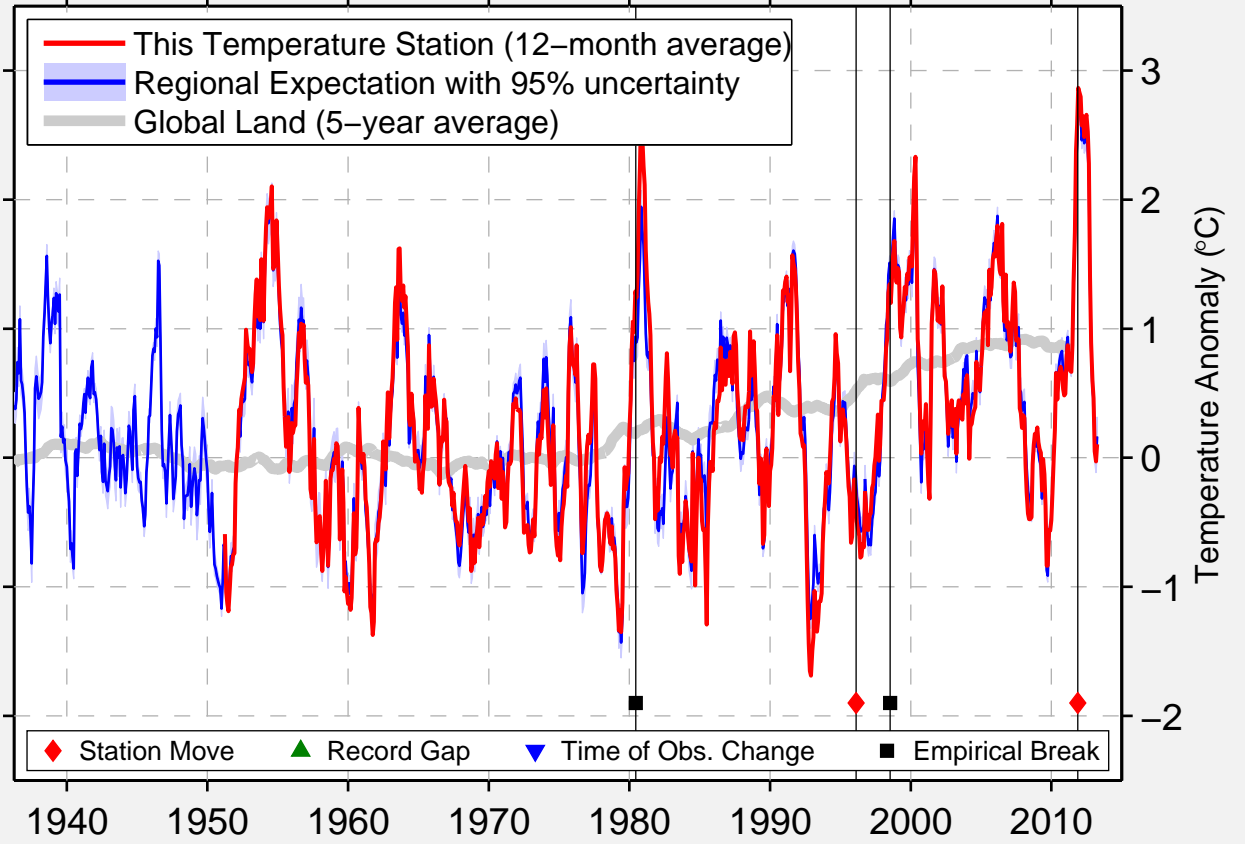

# EMPORIA MUNICIPAL ARPT

38.330 N, 96.193 W (United States)

Data Quality Controlled and Aligned at Breakpoints

Berkeley Earth