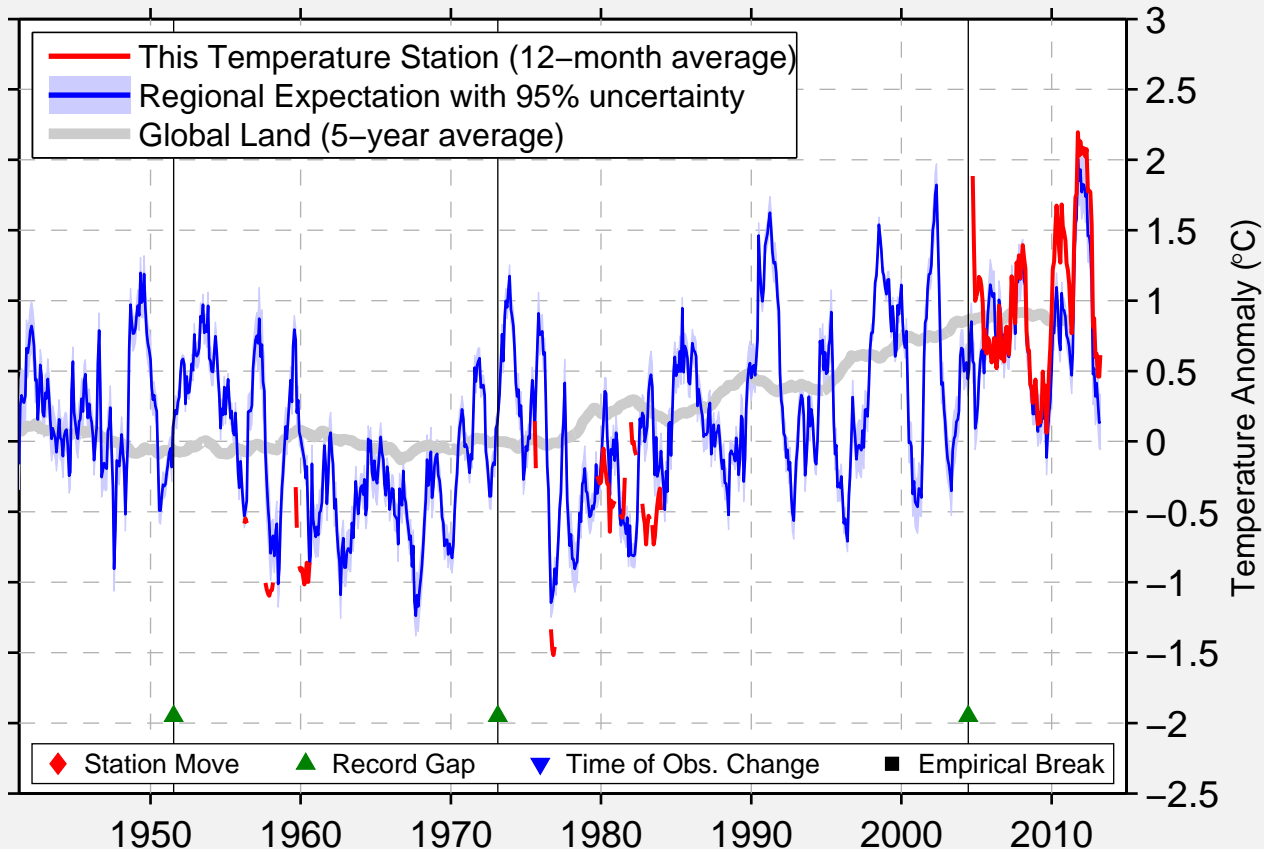

ORANGE CO AP

38.247 N, 78.046 W (United States)

Data Quality Controlled and Aligned at Breakpoints

Berkeley Earth