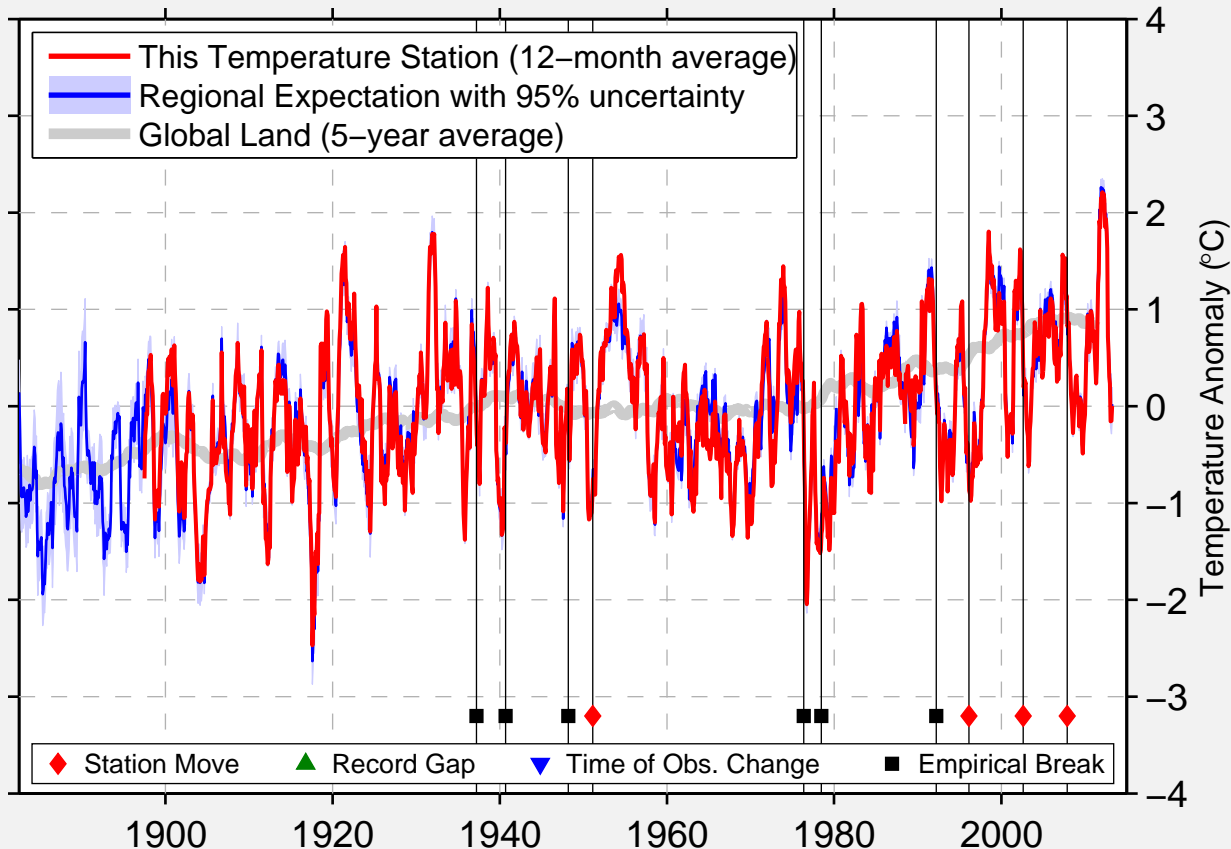

EVANSVILLE DRESS REGIONAL ARP

38.041 N, 87.529 W (United States)

Data Quality Controlled and Aligned at Breakpoints

Berkeley Earth