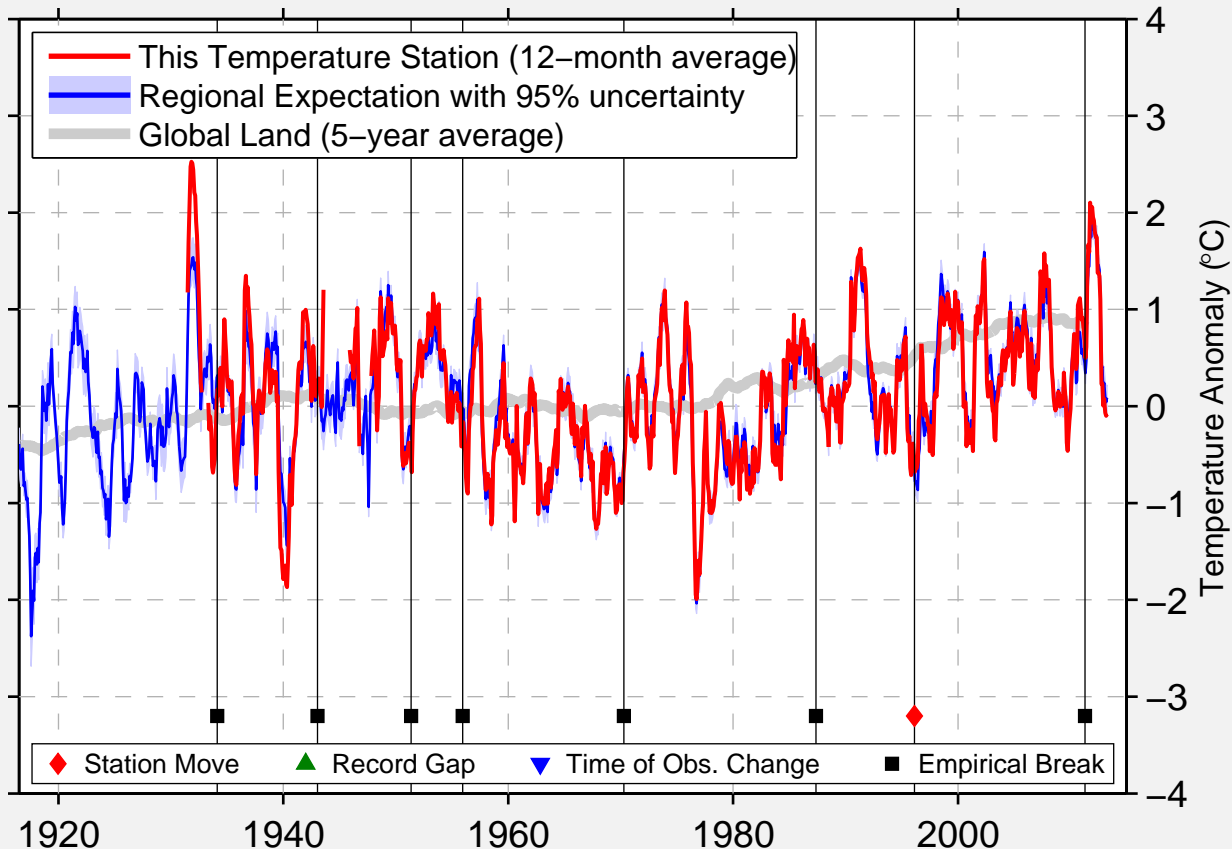

BECKLEY (RALEIGH CTY. MEMORIAL AIRPORT), WV.

37.794 N, 81.150 W (United States)

Data Quality Controlled and Aligned at Breakpoints

Berkeley Earth