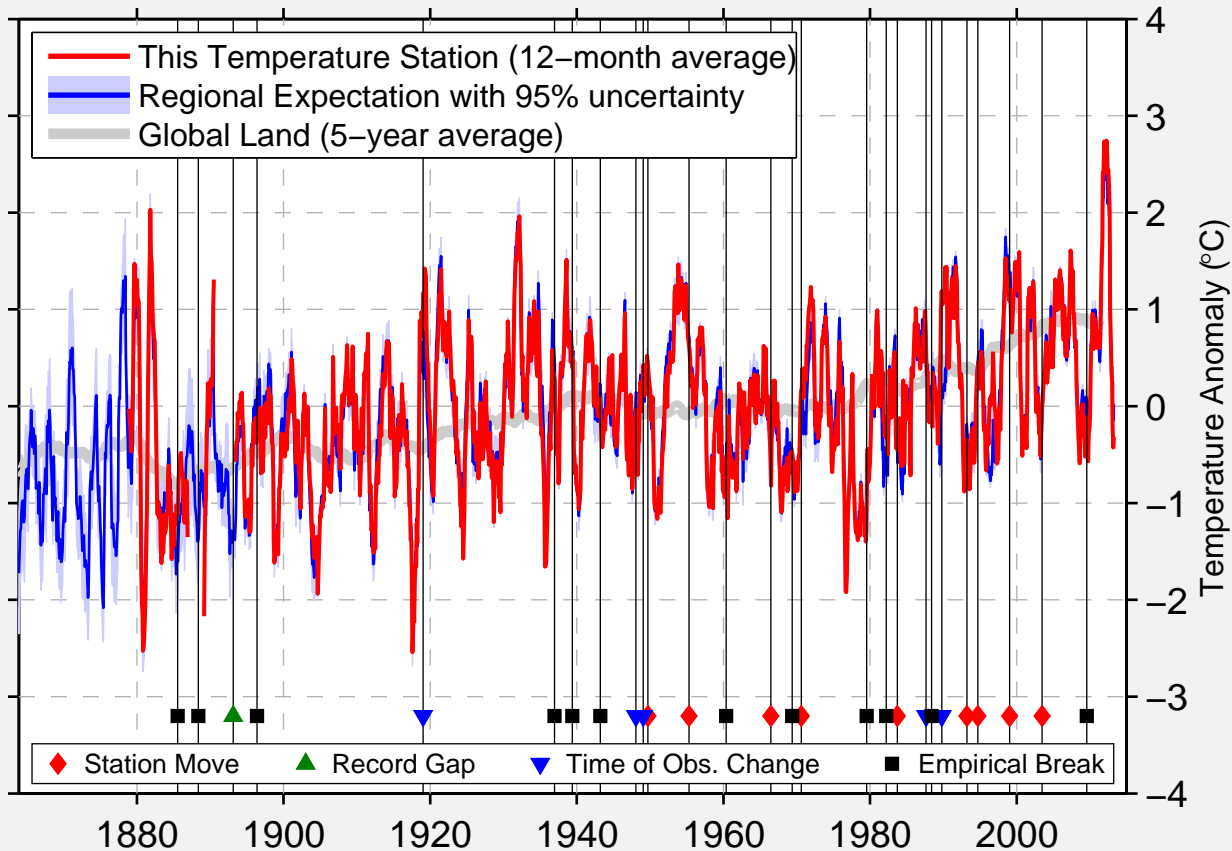

FARMINGTON RGNL AP

37.776 N, 90.411 W (United States)

Data Quality Controlled and Aligned at Breakpoints

Berkeley Earth